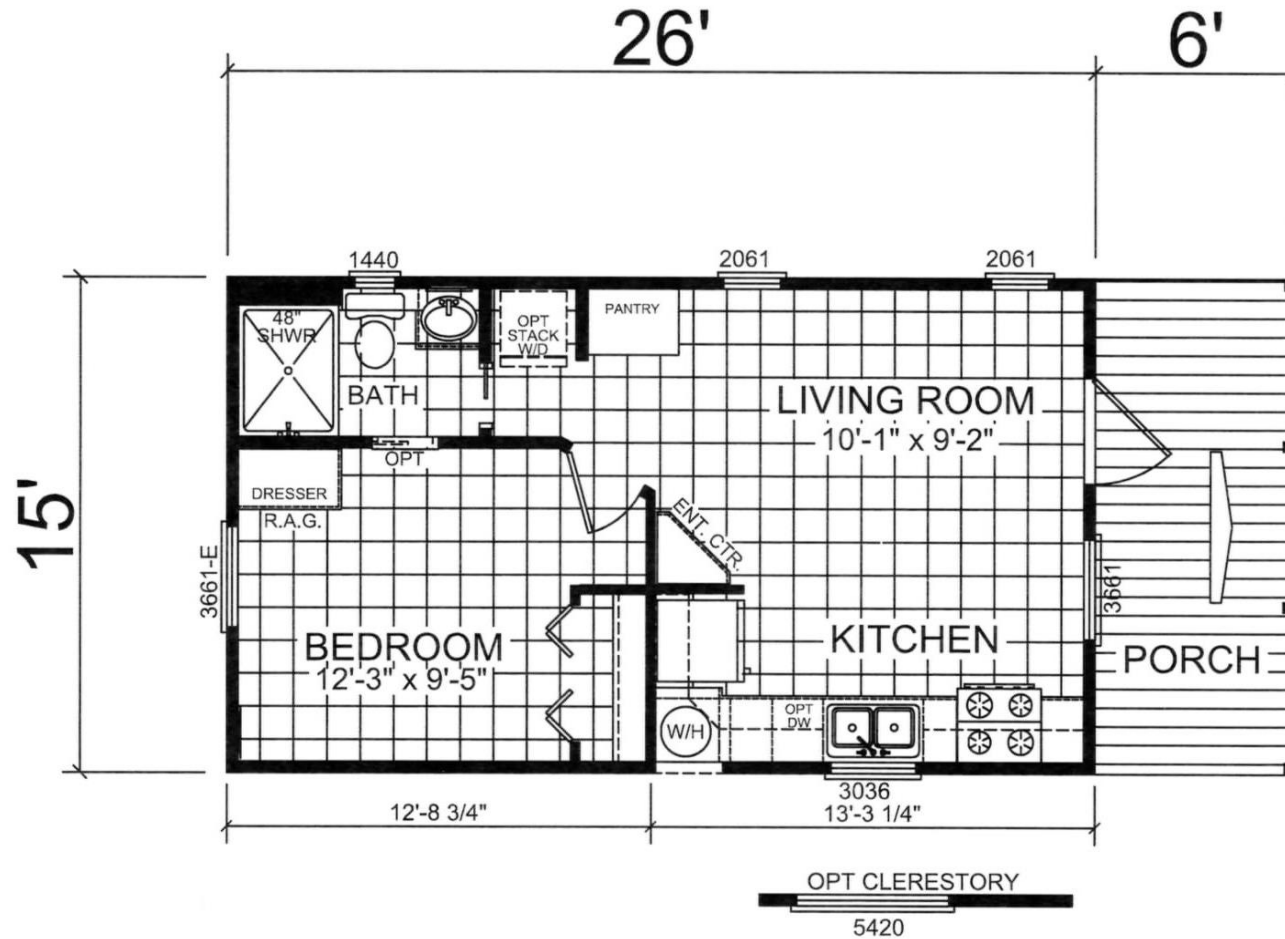

ATHENS™

PARK MODEL RVs

www.Petersonhomecenter.com
 509-276-7127
Corey@Petersonhomecenter.com

518 S. Fir Ave.
 Deer Park, WA
 99006

Model 514 - 399 Sq. Ft.

CHAMPION®

MANUFACTURED BEAUTIFULLY™