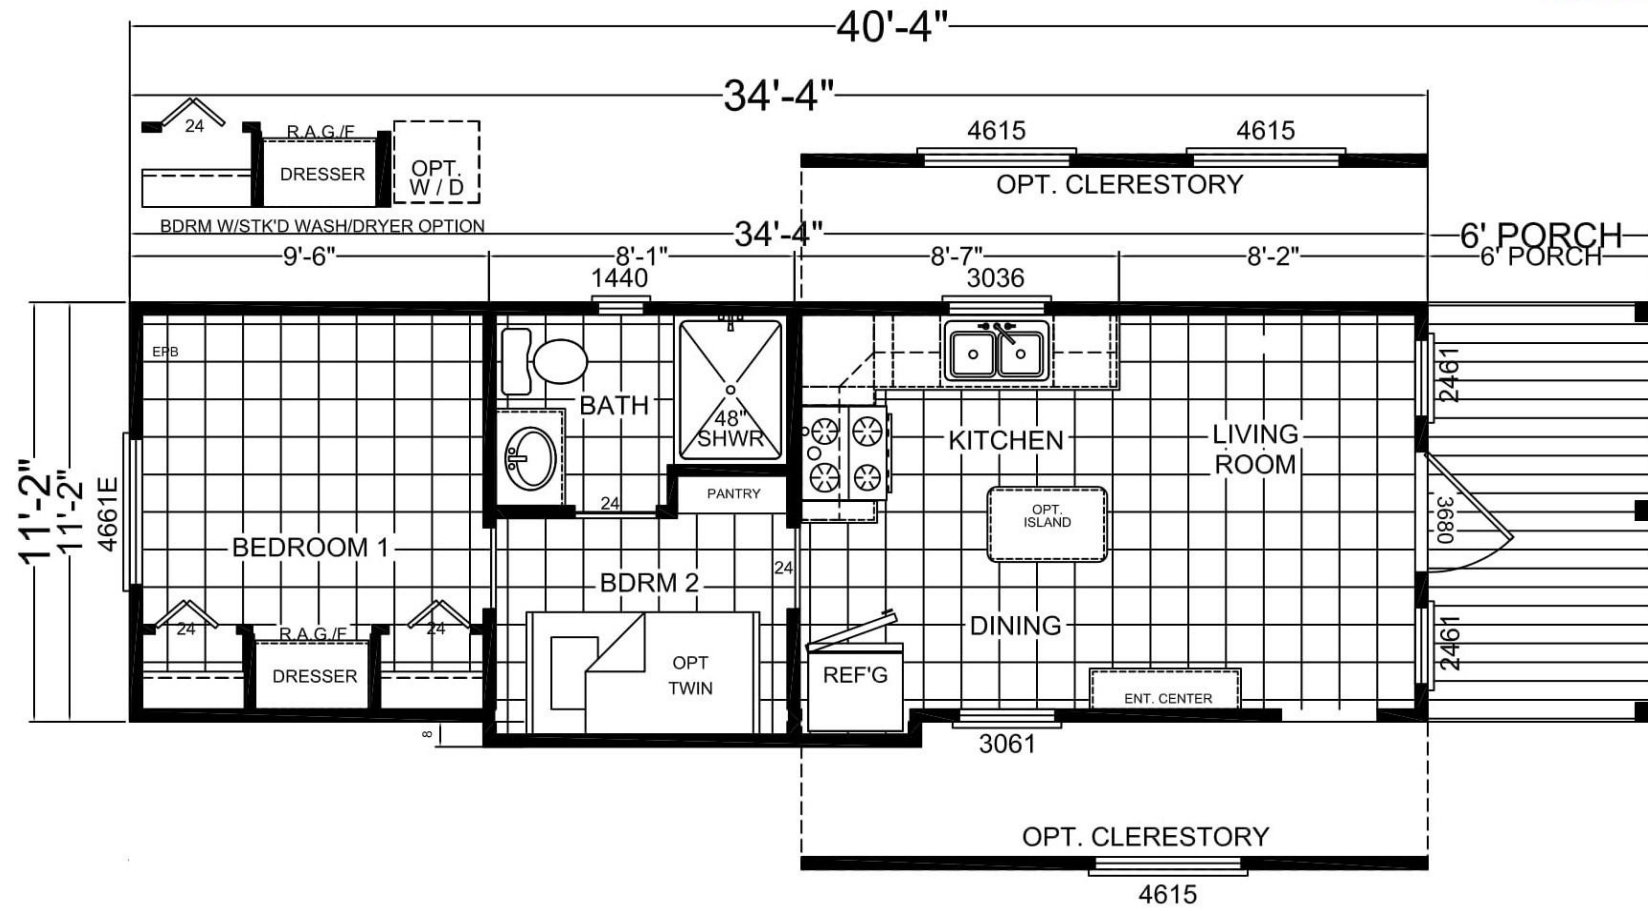

ATHENS™ PARK MODEL RVs

www.Petersonhomecenter.com
509-276-7127
Corey@Petersonhomecenter.com

518 S. Fir Ave.
Deer Park, WA
99006

Model 529 - 399 Sq. Ft.

Due to continuous improvements, product specifications are subject to change without notice