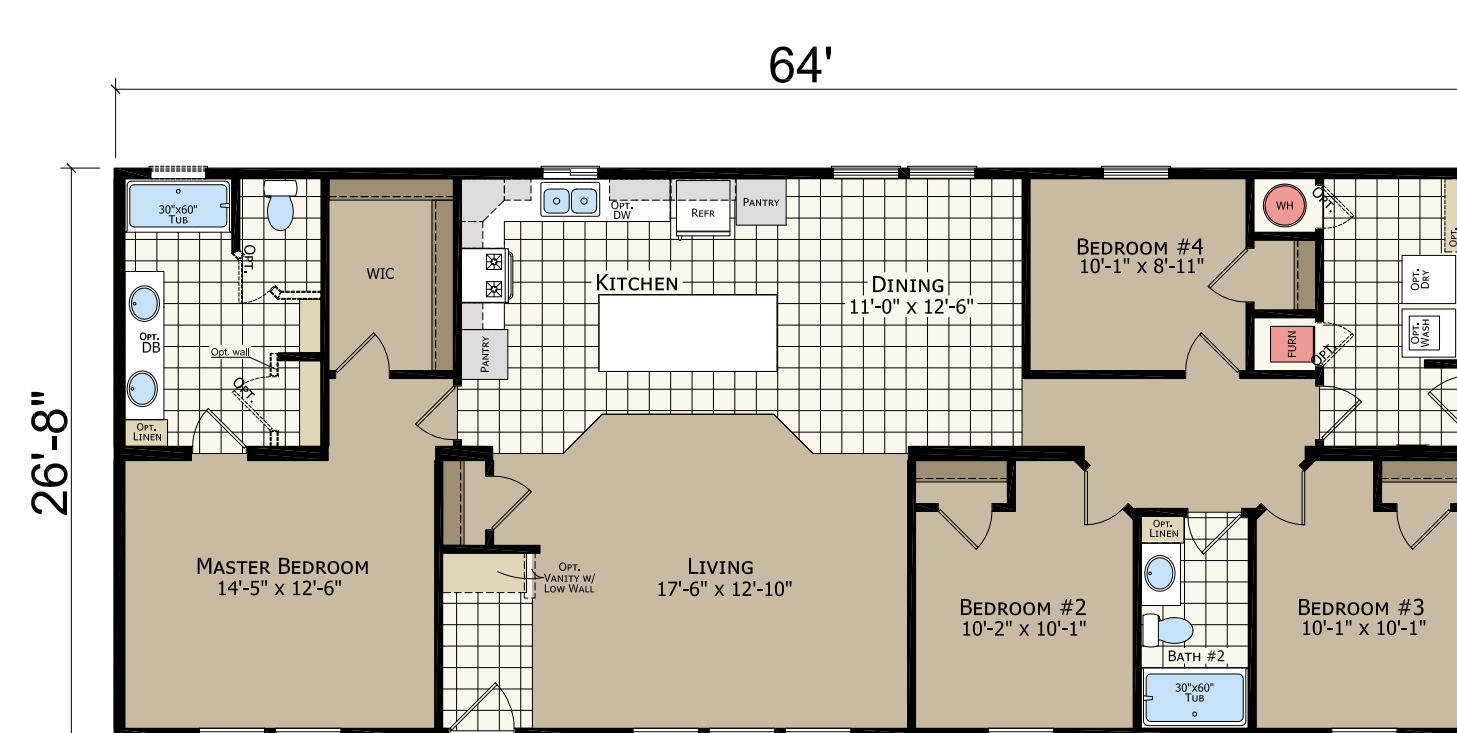

Shown with optional exterior

## TRANSITIONS SERIES

# CLEARWATER ESTATES

**CW4603F 60'**  
3 bed-2 bath | 1600 sq. ft

**CW4644F 64'**  
4 bed-2 bath | 1707 sq. ft

**CW4684F 68'**  
4 bed-2 bath | 1814 sq. ft

**CW4723F 72'**  
3 bed-2 bath | 1920 sq. ft

**CW4765F 76'**  
5 bed-2 bath | 2027 sq. ft

**Master Bath Options**

**Kitchen Options**

Please contact your dealer for additional plug and play options.

All model lengths available in 30' - 4" width