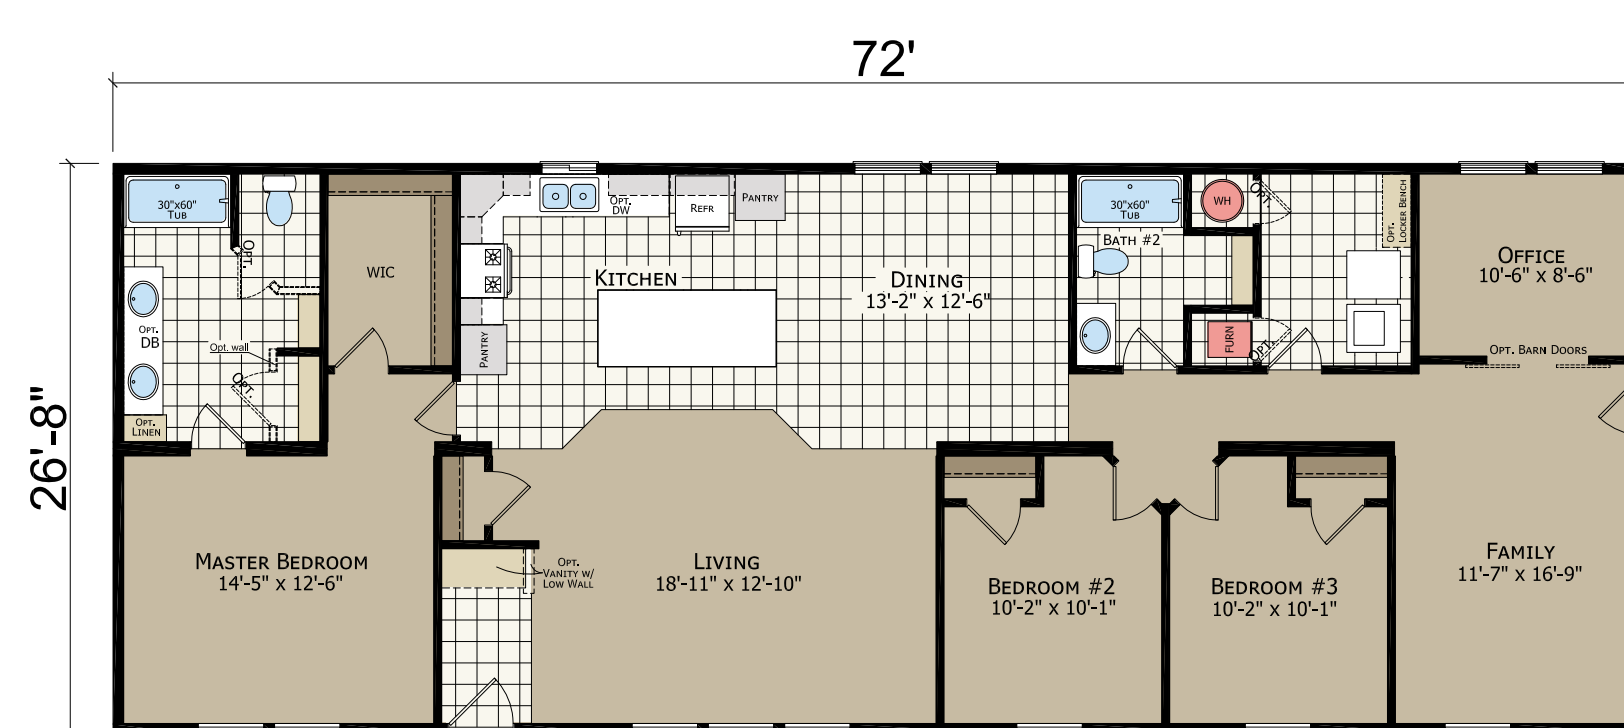

# CLEARWATER ESTATES

**CW4603F 60'**  
3 bed-2 bath | 1600 sq. ft

**CW4644F 64'**  
4 bed-2 bath | 1707 sq. ft

**CW4684F 68'**  
4 bed-2 bath | 1814 sq. ft

**CW4723F 72'**  
3 bed-2 bath | 1920 sq. ft

**CW4765F 76'**  
5 bed-2 bath | 2027 sq. ft

**Master Bath Options**

**Kitchen Options**

Please contact your dealer for additional plug and play options.

All model lengths available in 30' - 4" width