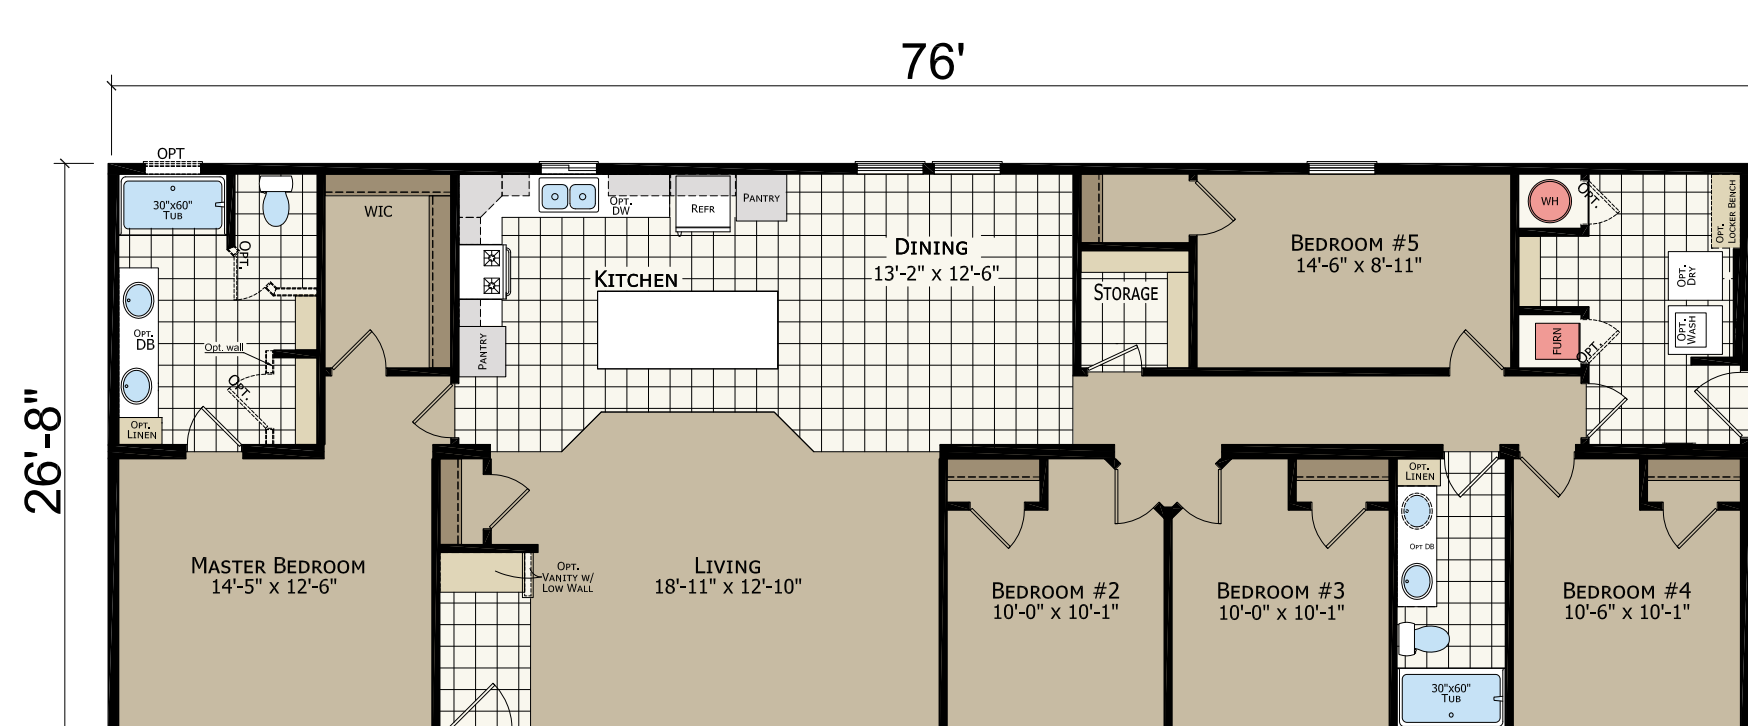

# CLEARWATER ESTATES

**CW4603F 60'**  
3 bed-2 bath | 1600 sq. ft

**CW4644F 64'**  
4 bed-2 bath | 1707 sq. ft

**CW4684F 68'**  
4 bed-2 bath | 1814 sq. ft

**CW4723F 72'**  
3 bed-2 bath | 1920 sq. ft

**CW4765F 76'**  
5 bed-2 bath | 2027 sq. ft

**Master Bath Options**

**Kitchen Options**

Please contact your dealer for additional plug and play options.

All model lengths available in 30' - 4" width