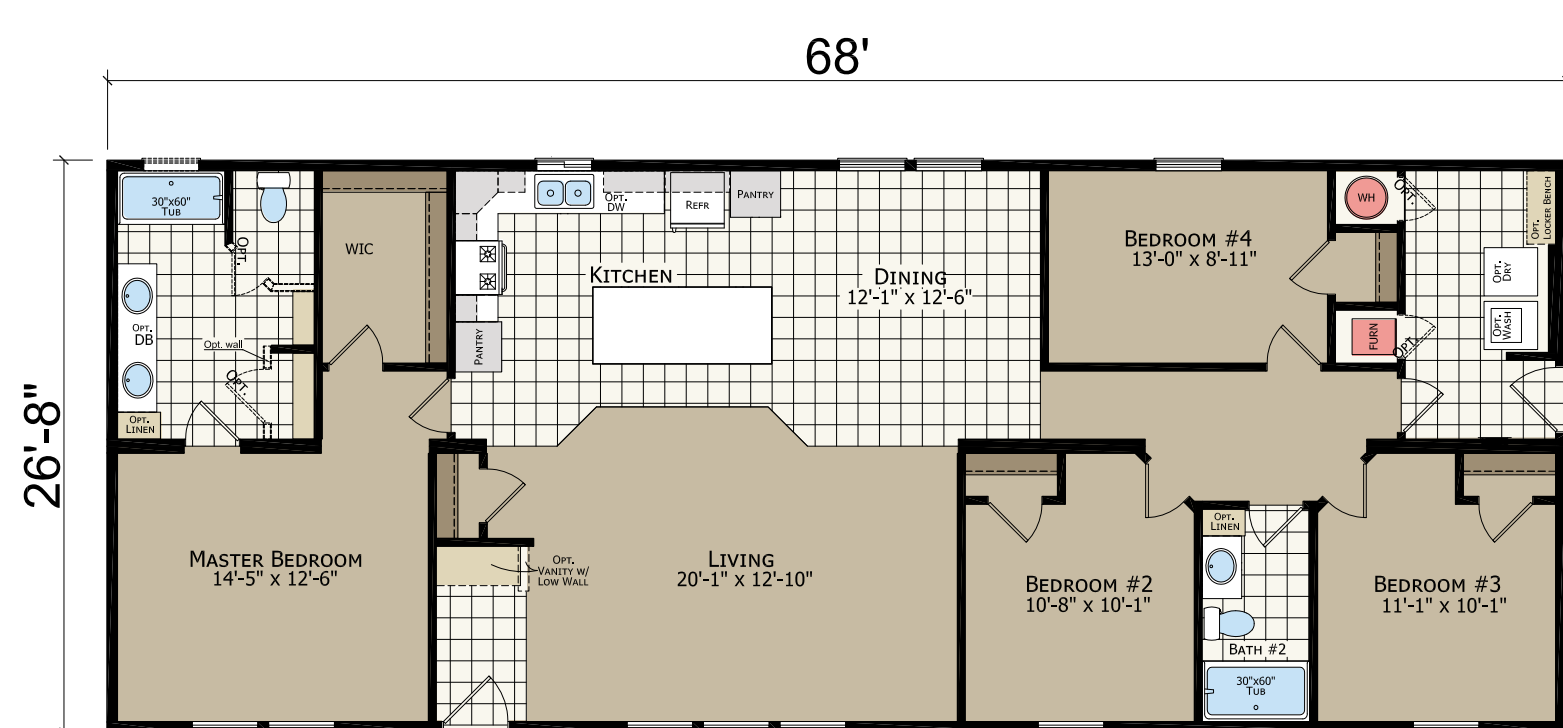

## TRANSITIONS SERIES

# CLEARWATER ESTATES

**CW4603F 60'**  
3 bed-2 bath | 1600 sq. ft

**CW4644F 64'**  
4 bed-2 bath | 1707 sq. ft

**CW4684F 68'**  
4 bed-2 bath | 1814 sq. ft

**CW4723F 72'**  
3 bed-2 bath | 1920 sq. ft

**CW4765F 76'**  
5 bed-2 bath | 2027 sq. ft

**Master Bath Options**

**Kitchen Options**

Please contact your dealer for additional plug and play options.

All model lengths available in 30' - 4" width