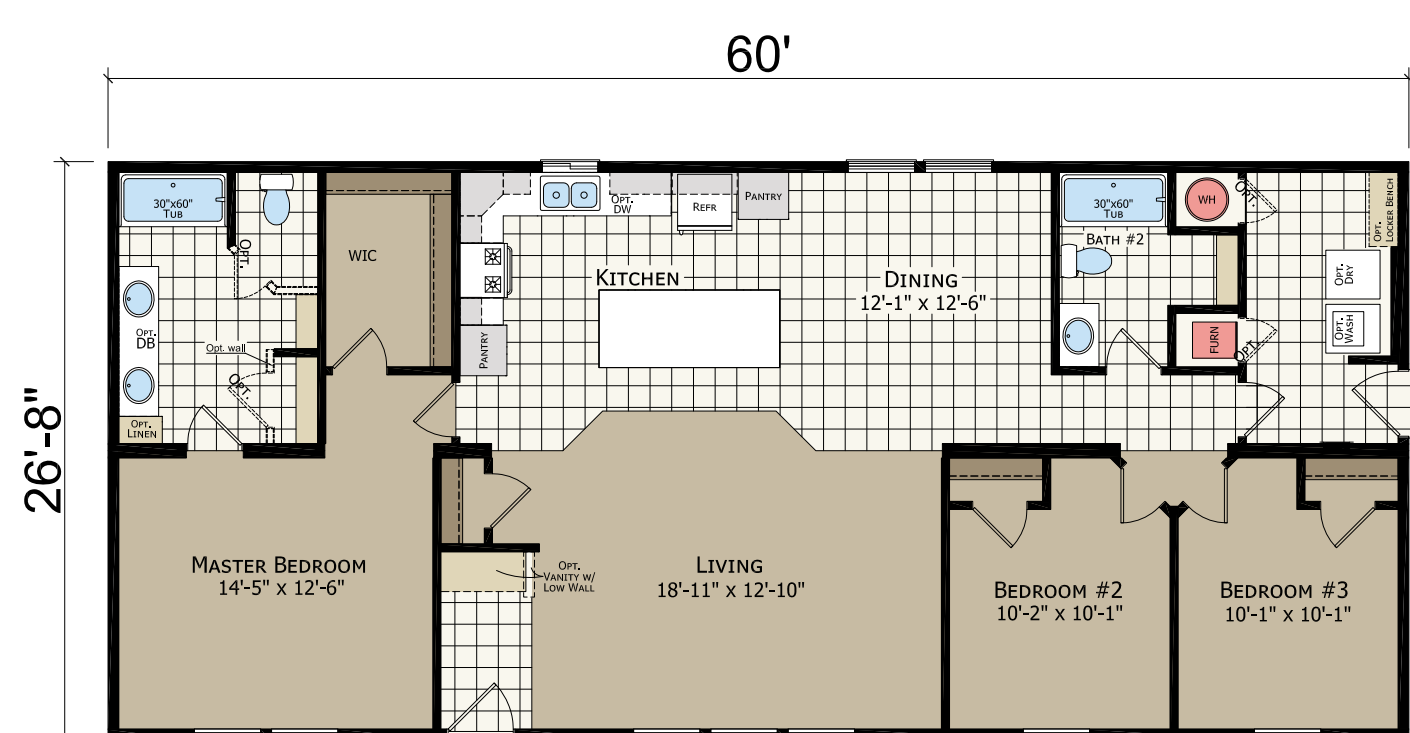

Shown with optional exterior

## TRANSITIONS SERIES

# CLEARWATER ESTATES

**CW4603F 60'**  
3 bed-2 bath | 1600 sq. ft

**CW4644F 64'**  
4 bed-2 bath | 1707 sq. ft

**CW4684F 68'**  
4 bed-2 bath | 1814 sq. ft

**CW4723F 72'**  
3 bed-2 bath | 1920 sq. ft

**CW4765F 76'**  
5 bed-2 bath | 2027 sq. ft

**Master Bath Options**

**Kitchen Options**

Please contact your dealer for additional plug and play options.

All model lengths available in 30' - 4" width