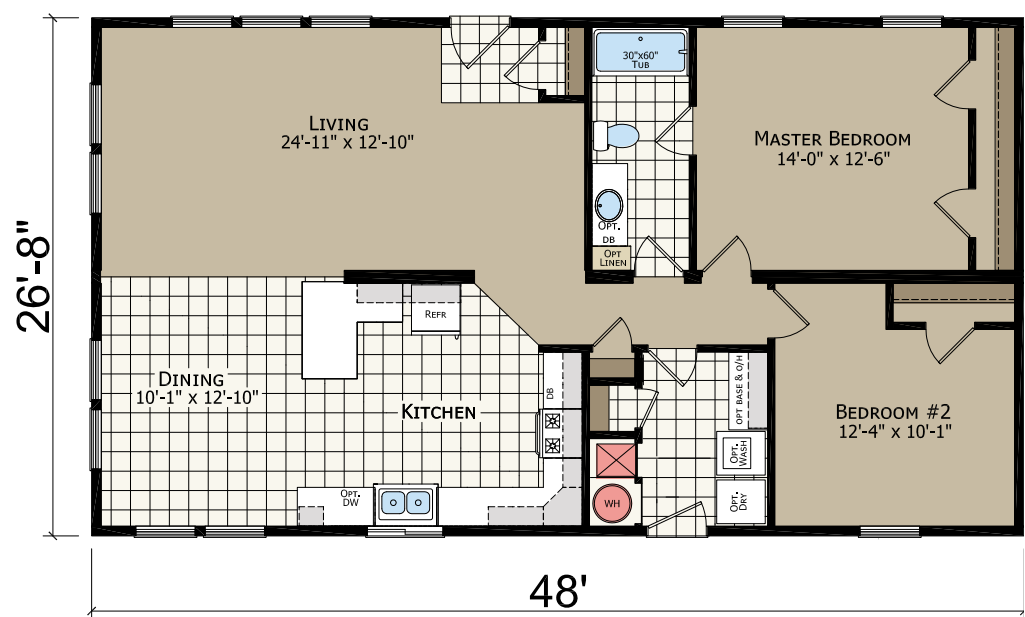

TRANSITIONS SERIES

CRYSTAL BAY ESTATES

CB4442C 44'
2 bed-1 bath | 1173 sq. ft

CB4563C 56'
3 bed-2 bath | 1494 sq. ft

CB4482C 48'
2 bed-1 bath | 1280 sq. ft

CB4603C 60'
3 bed-2 bath | 1600 sq. ft

CB4523C 52'
3 bed-2 bath | 1387 sq. ft

CB4644C 64'
4 bed-2 bath | 1708 sq. ft

OPTIONS

Porch

Recessed Porch

Prow Porch

OPTIONAL 3 WINDOWS

Glamour Bath

Available in 56', 60', & 64' models

Furnace Doors

Large Kitchen Window

Please contact your dealer for additional plug and play options.

All model lengths available in 30' - 4" width