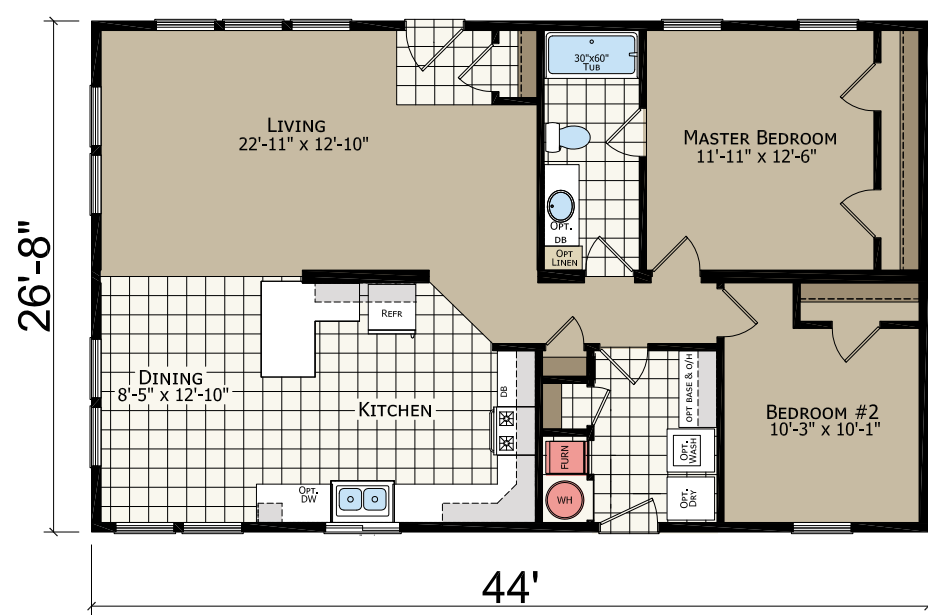

TRANSITIONS SERIES

CRYSTAL BAY ESTATES

CB4442C 44'
2 bed-1 bath | 1173 sq. ft

CB4563C 56'
3 bed-2 bath | 1494 sq. ft

CB4482C 48'
2 bed-1 bath | 1280 sq. ft

CB4603C 60'
3 bed-2 bath | 1600 sq. ft

CB4523C 52'
3 bed-2 bath | 1387 sq. ft

CB4644C 64'
4 bed-2 bath | 1708 sq. ft

OPTIONS

Porch

Recessed Porch

Prow Porch

OPTIONAL 3 WINDOWS

Glamour Bath

Available in 56', 60', & 64' models

Furnace Doors

Large Kitchen Window

Please contact your dealer for additional plug and play options.

All model lengths available in 30' - 4" width