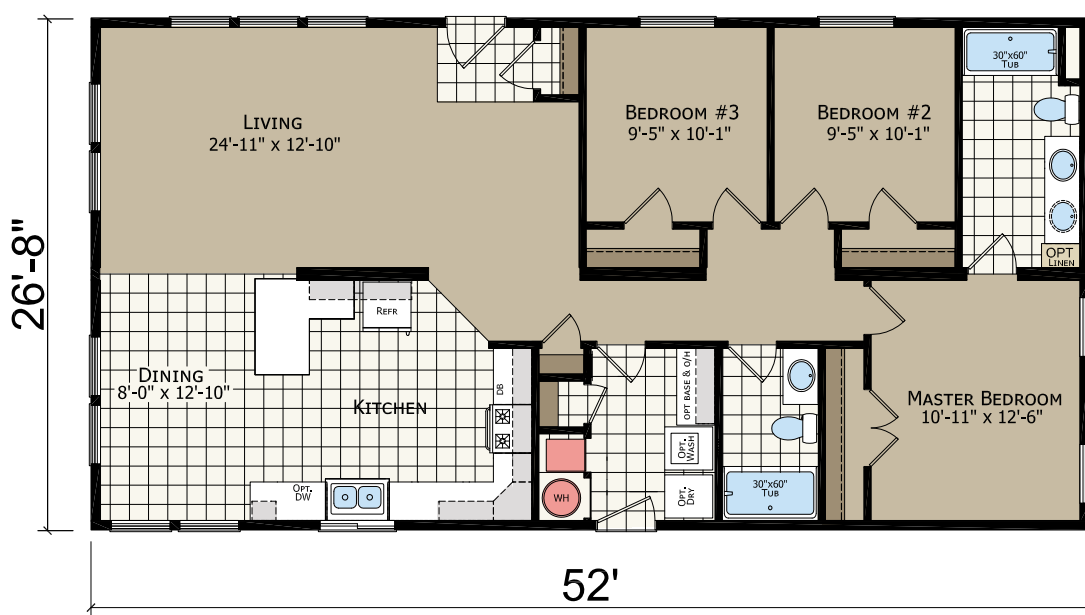

TRANSITIONS SERIES

CRYSTAL BAY ESTATES

CB4442C 44'
2 bed-1 bath | 1173 sq. ft

CB4563C 56'
3 bed-2 bath | 1494 sq. ft

CB4482C 48'
2 bed-1 bath | 1280 sq. ft

CB4603C 60'
3 bed-2 bath | 1600 sq. ft

CB4523C 52'
3 bed-2 bath | 1387 sq. ft

CB4644C 64'
4 bed-2 bath | 1708 sq. ft

OPTIONS

Porch

Recessed Porch

Prow Porch

OPTIONAL 3 WINDOWS

Glamour Bath

Available in 56', 60', & 64' models

Furnace Doors

Large Kitchen Window

Please contact your dealer for additional plug and play options.

All model lengths available in 30' - 4" width