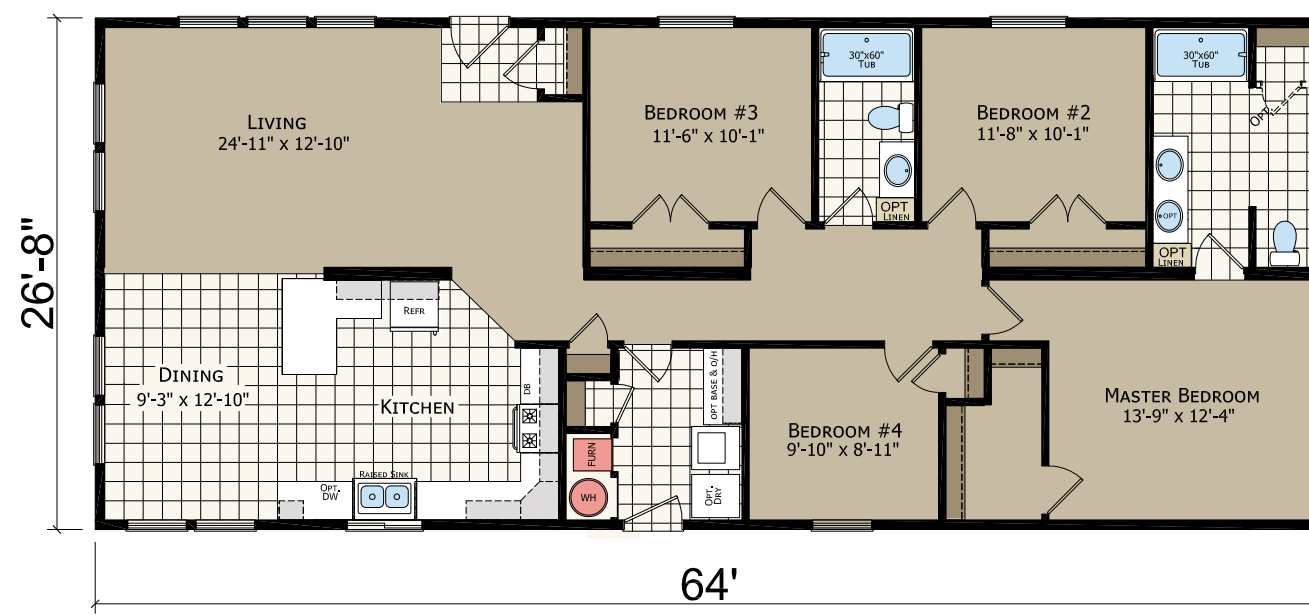

TRANSITIONS SERIES

CRYSTAL BAY ESTATES

CB4442C 44'
2 bed-1 bath | 1173 sq. ft

CB4563C 56'
3 bed-2 bath | 1494 sq. ft

CB4482C 48'
2 bed-1 bath | 1280 sq. ft

CB4603C 60'
3 bed-2 bath | 1600 sq. ft

CB4523C 52'
3 bed-2 bath | 1387 sq. ft

CB4644C 64'
4 bed-2 bath | 1708 sq. ft

OPTIONS

Porch

Recessed Porch

Prow Porch

OPTIONAL 3 WINDOWS

Glamour Bath

Available in 56', 60', & 64' models

Furnace Doors

Large Kitchen Window

Please contact your dealer for additional plug and play options.

All model lengths available in 30' - 4" width