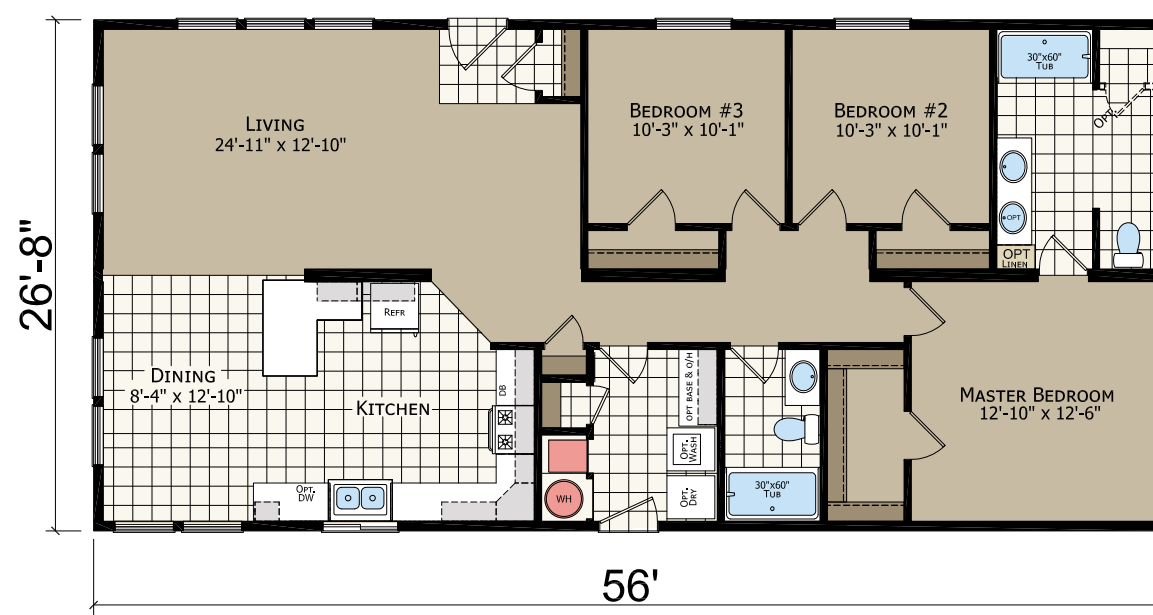

TRANSITIONS SERIES

CRYSTAL BAY ESTATES

CB4442C 44'
2 bed-1 bath | 1173 sq. ft

CB4563C 56'
3 bed-2 bath | 1494 sq. ft

CB4482C 48'
2 bed-1 bath | 1280 sq. ft

CB4603C 60'
3 bed-2 bath | 1600 sq. ft

CB4523C 52'
3 bed-2 bath | 1387 sq. ft

CB4644C 64'
4 bed-2 bath | 1708 sq. ft

OPTIONS

Porch

Recessed Porch

Prow Porch

OPTIONAL 3 WINDOWS

Glamour Bath

Available in 56', 60', & 64' models

Furnace Doors

Large Kitchen Window

Please contact your dealer for additional plug and play options.

All model lengths available in 30' - 4" width