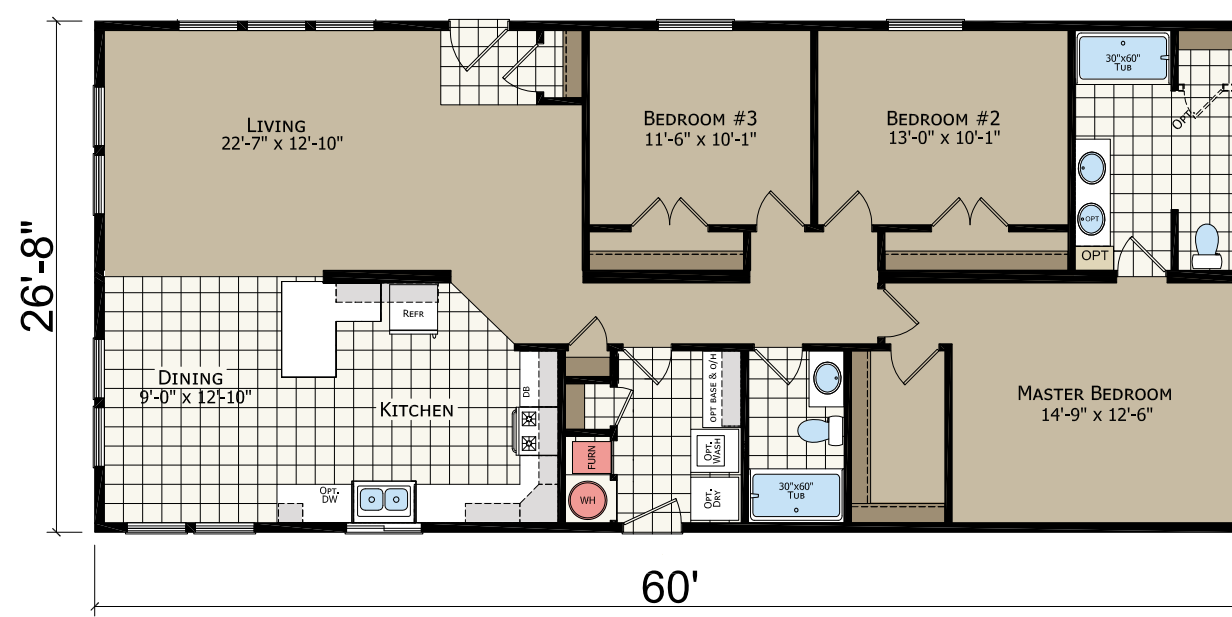

TRANSITIONS SERIES

CRYSTAL BAY ESTATES

CB4442C 44'
2 bed-1 bath | 1173 sq. ft

CB4563C 56'
3 bed-2 bath | 1494 sq. ft

CB4482C 48'
2 bed-1 bath | 1280 sq. ft

CB4603C 60'
3 bed-2 bath | 1600 sq. ft

CB4523C 52'
3 bed-2 bath | 1387 sq. ft

CB4644C 64'
4 bed-2 bath | 1708 sq. ft

OPTIONS

Porch

Recessed Porch

Prow Porch

OPTIONAL 3 WINDOWS

Glamour Bath

Available in 56', 60', & 64' models

Furnace Doors

Large Kitchen Window

Please contact your dealer for additional plug and play options.

All model lengths available in 30' - 4" width