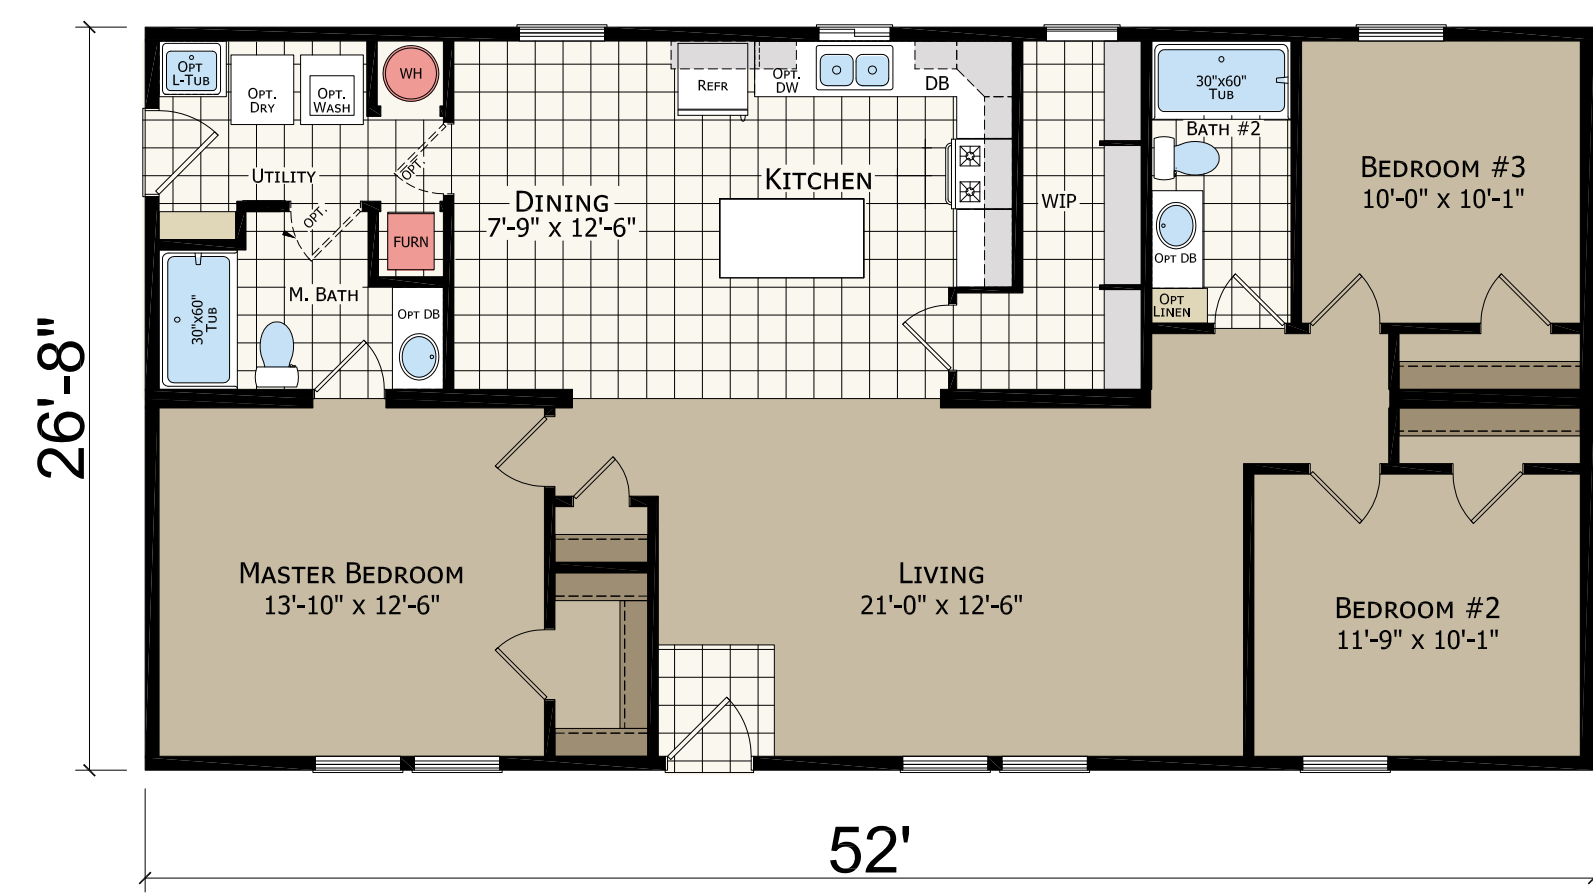

## TRANSITIONS SERIES

# HIDDEN CREEK ESTATES

HC4483P **48'**  
3 bed-2 bath | 1280 sq. ft

HC4563P **56'**  
3 bed-2 bath | 1494 sq. ft

HC4523P **52'**  
3 bed-2 bath | 1387 sq. ft

HC4604P **60'**  
4 bed-2 bath | 1600 sq. ft

### OPTIONS

Master Bath

Entertainment Center

Please contact your dealer for additional plug and play options.

All model lengths available in 30' - 4" width