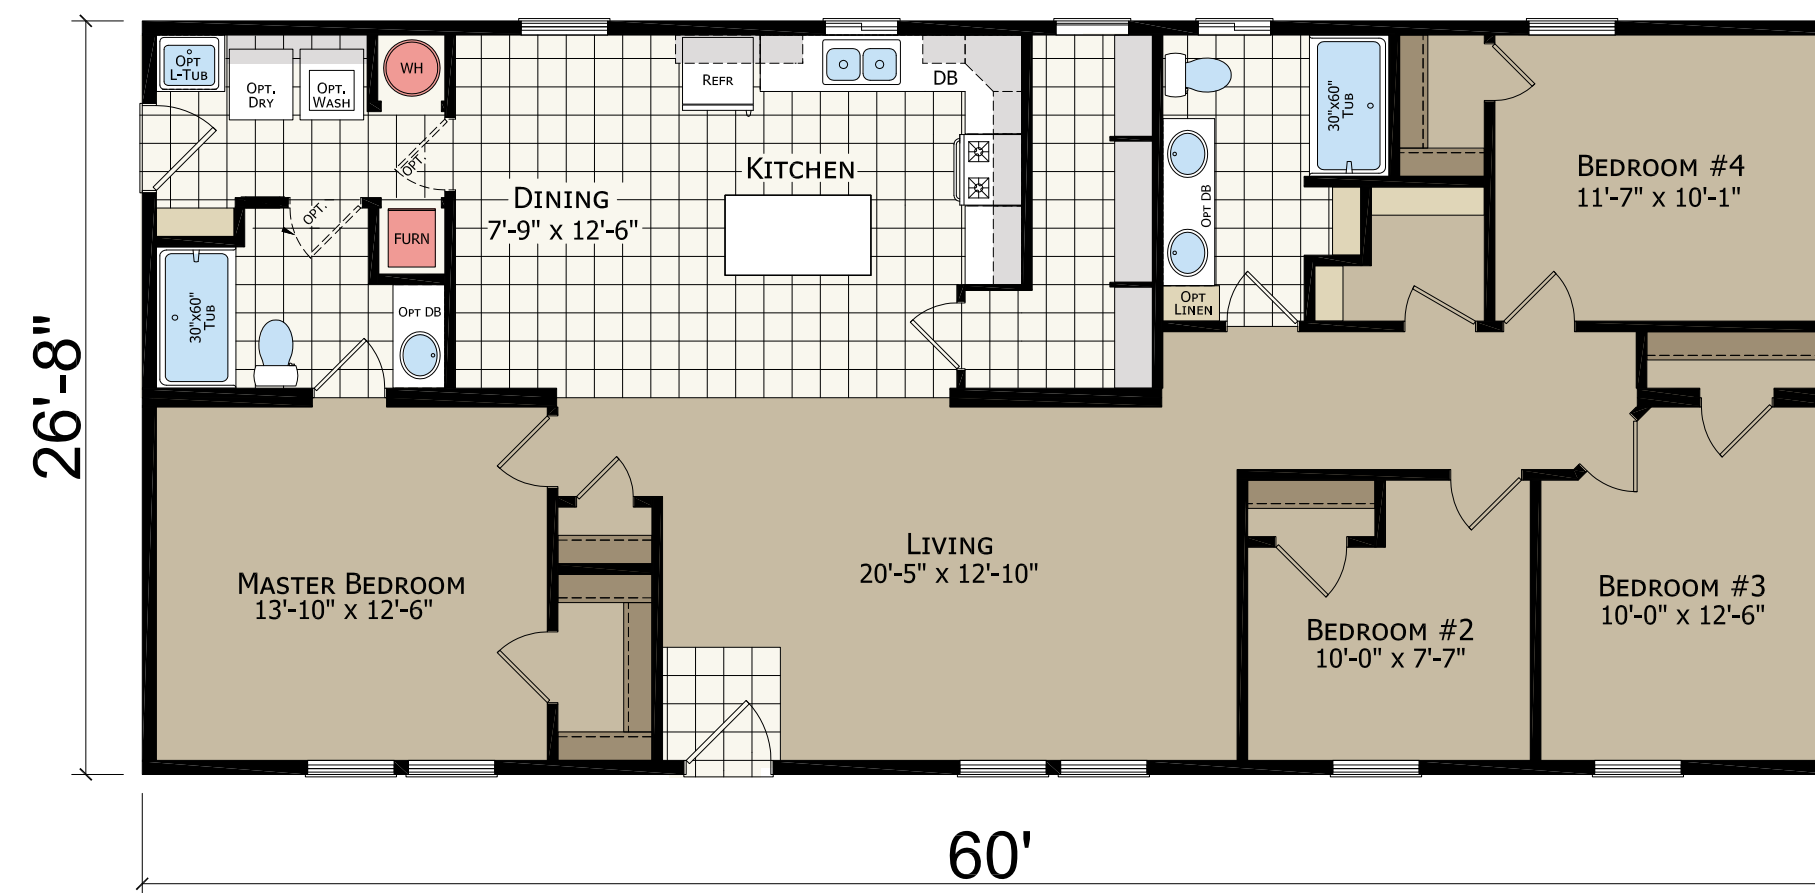

# HIDDEN CREEK ESTATES

HC4483P **48'**  
3 bed-2 bath | 1280 sq. ft

HC4563P **56'**  
3 bed-2 bath | 1494 sq. ft

HC4523P **52'**  
3 bed-2 bath | 1387 sq. ft

HC4604P **60'**  
4 bed-2 bath | 1600 sq. ft

### OPTIONS

Master Bath

Entertainment Center

Please contact your dealer for additional plug and play options.

All model lengths available in 30' - 4" width