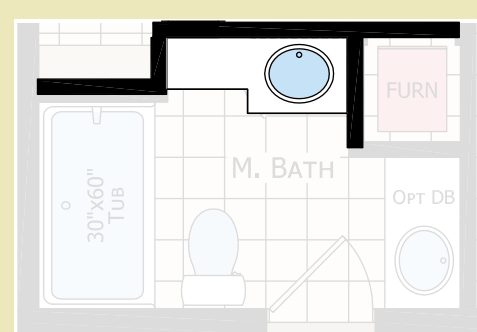

# HIDDEN CREEK ESTATES

HC4483P **48'**  
3 bed-2 bath | 1280 sq. ft

HC4563P **56'**  
3 bed-2 bath | 1494 sq. ft

HC4523P **52'**  
3 bed-2 bath | 1387 sq. ft

HC4604P **60'**  
4 bed-2 bath | 1600 sq. ft

### OPTIONS

Master Bath

Entertainment Center

Please contact your dealer for additional plug and play options.

All model lengths available in 30' - 4" width