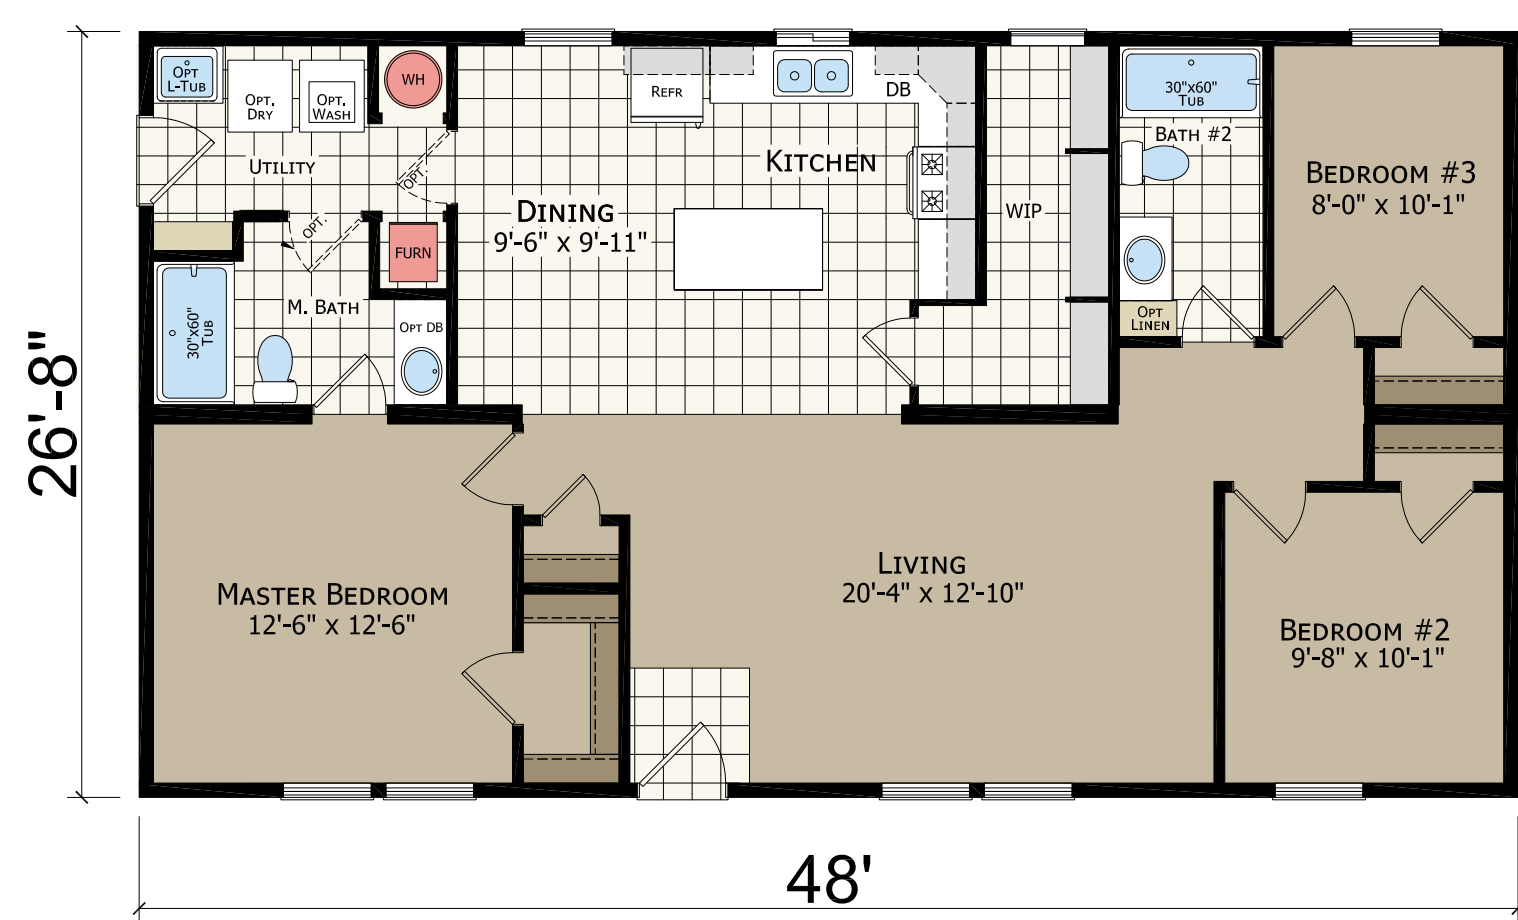

Shown with optional exterior

## TRANSITIONS SERIES

# HIDDEN CREEK ESTATES

HC4483P **48'**  
3 bed-2 bath | 1280 sq. ft

HC4563P **56'**  
3 bed-2 bath | 1494 sq. ft

HC4523P **52'**  
3 bed-2 bath | 1387 sq. ft

HC4604P **60'**  
4 bed-2 bath | 1600 sq. ft

### OPTIONS

Master Bath

Entertainment Center

Please contact your dealer for additional plug and play options.

All model lengths available in 30' - 4" width