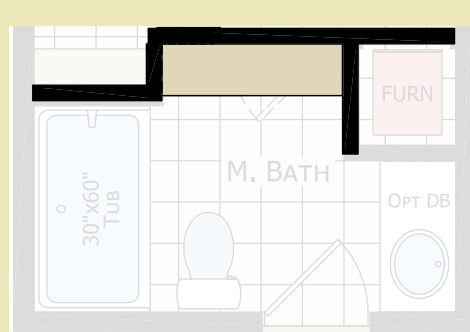

# HIDDEN CREEK ESTATES

HC4483P **48'**  
3 bed-2 bath | 1280 sq. ft

HC4563P **56'**  
3 bed-2 bath | 1494 sq. ft

HC4523P **52'**  
3 bed-2 bath | 1387 sq. ft

HC4604P **60'**  
4 bed-2 bath | 1600 sq. ft

### OPTIONS

Master Bath

Entertainment Center

Please contact your dealer for additional plug and play options.

All model lengths available in 30' - 4" width