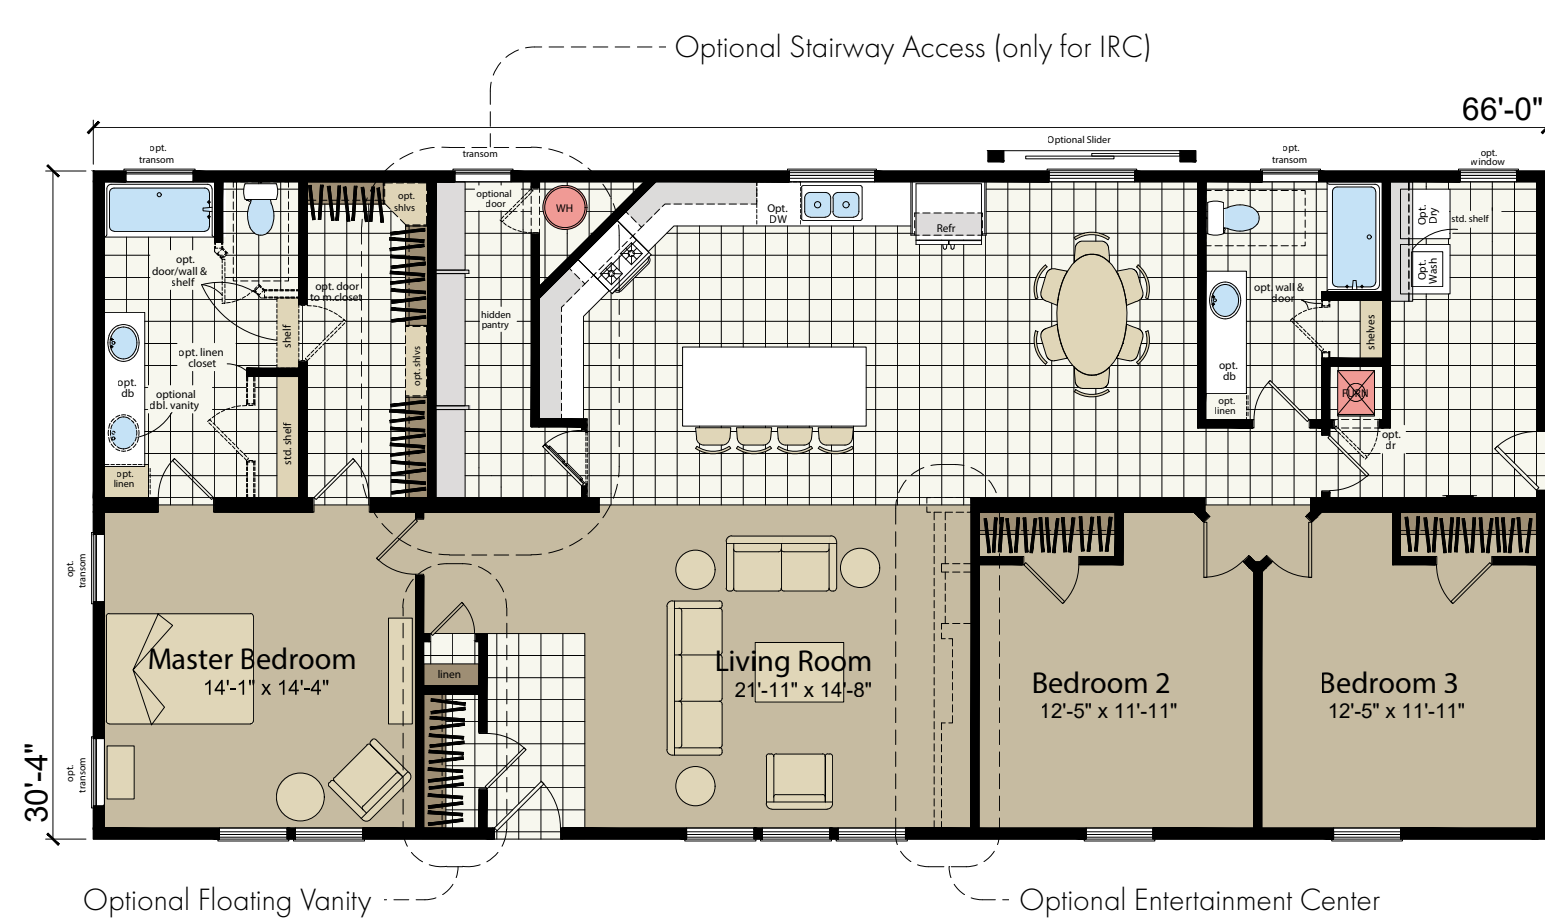

HIDDEN VALLEY ESTATES 66'

3 bed-2 bath | 2002 sq. ft