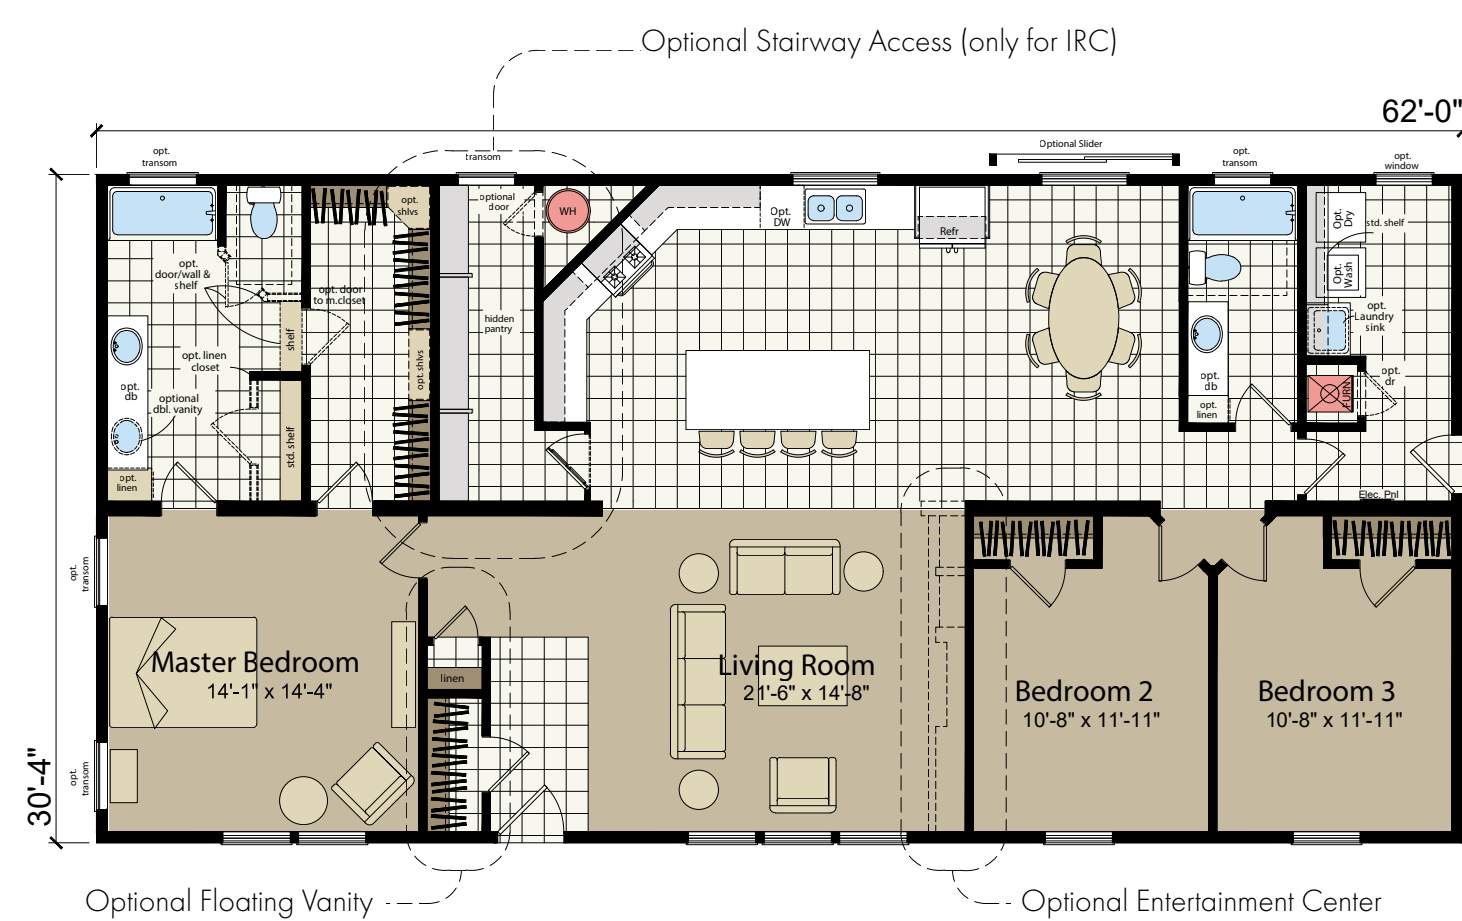

HIDDEN VALLEY ESTATES 62'

3 bed-2 bath | 1881 sq. ft