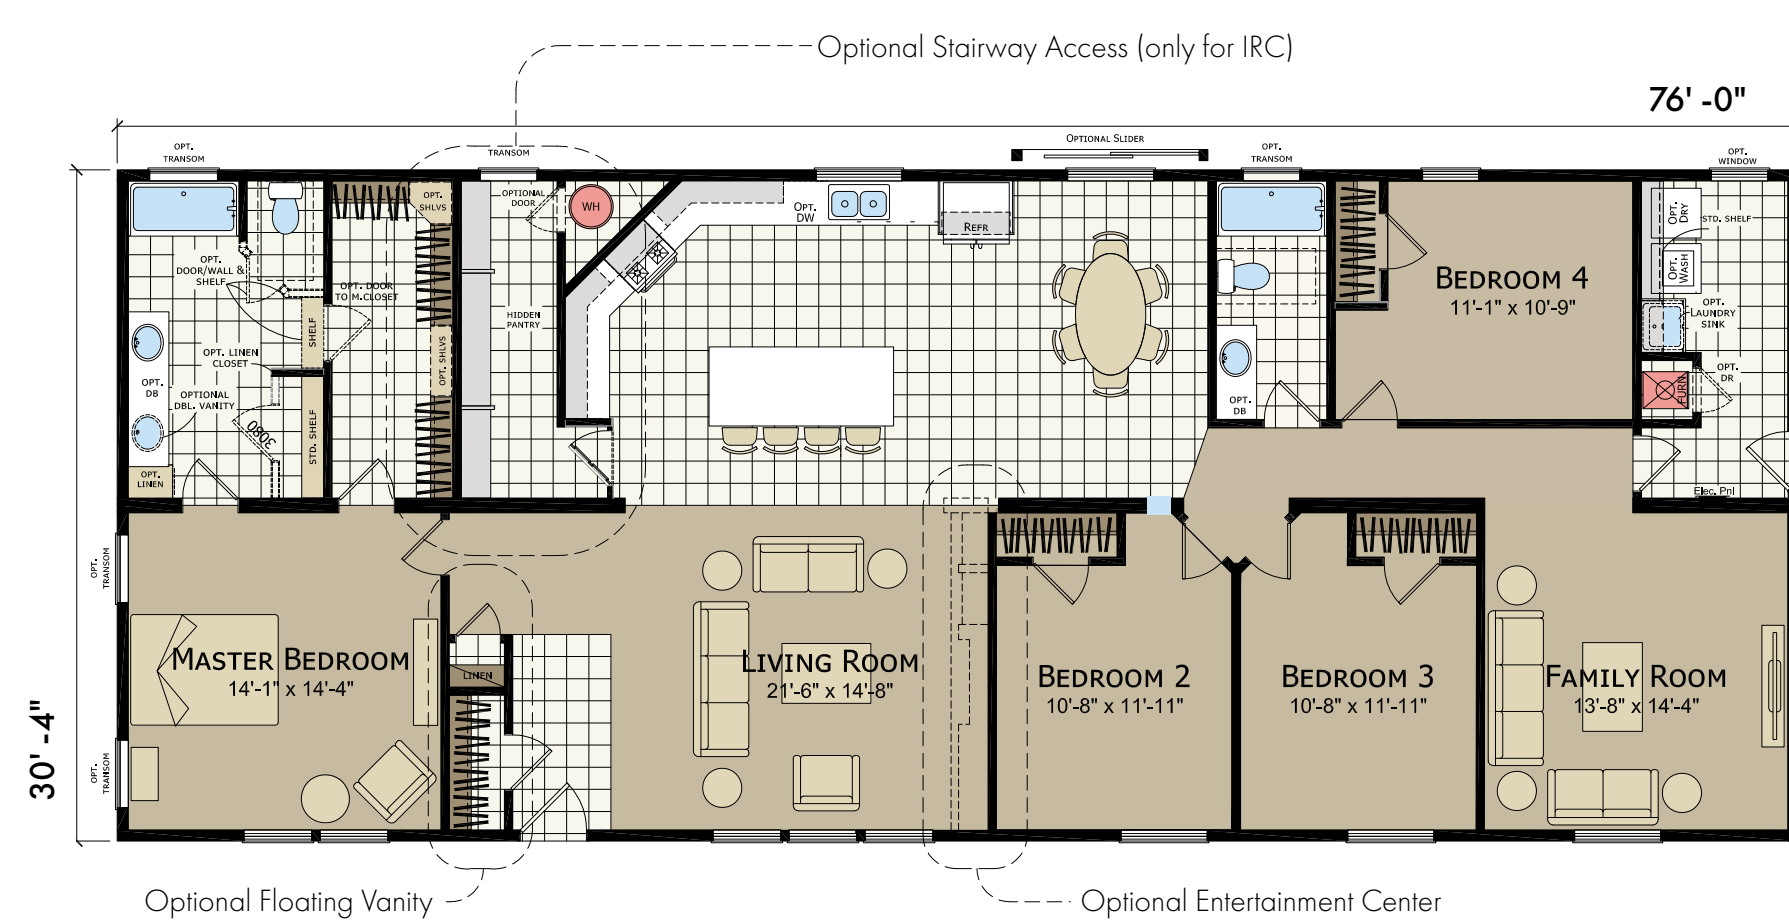

HIDDEN VALLEY ESTATES 76'

4 bed-2 bath | 2306 sq. ft