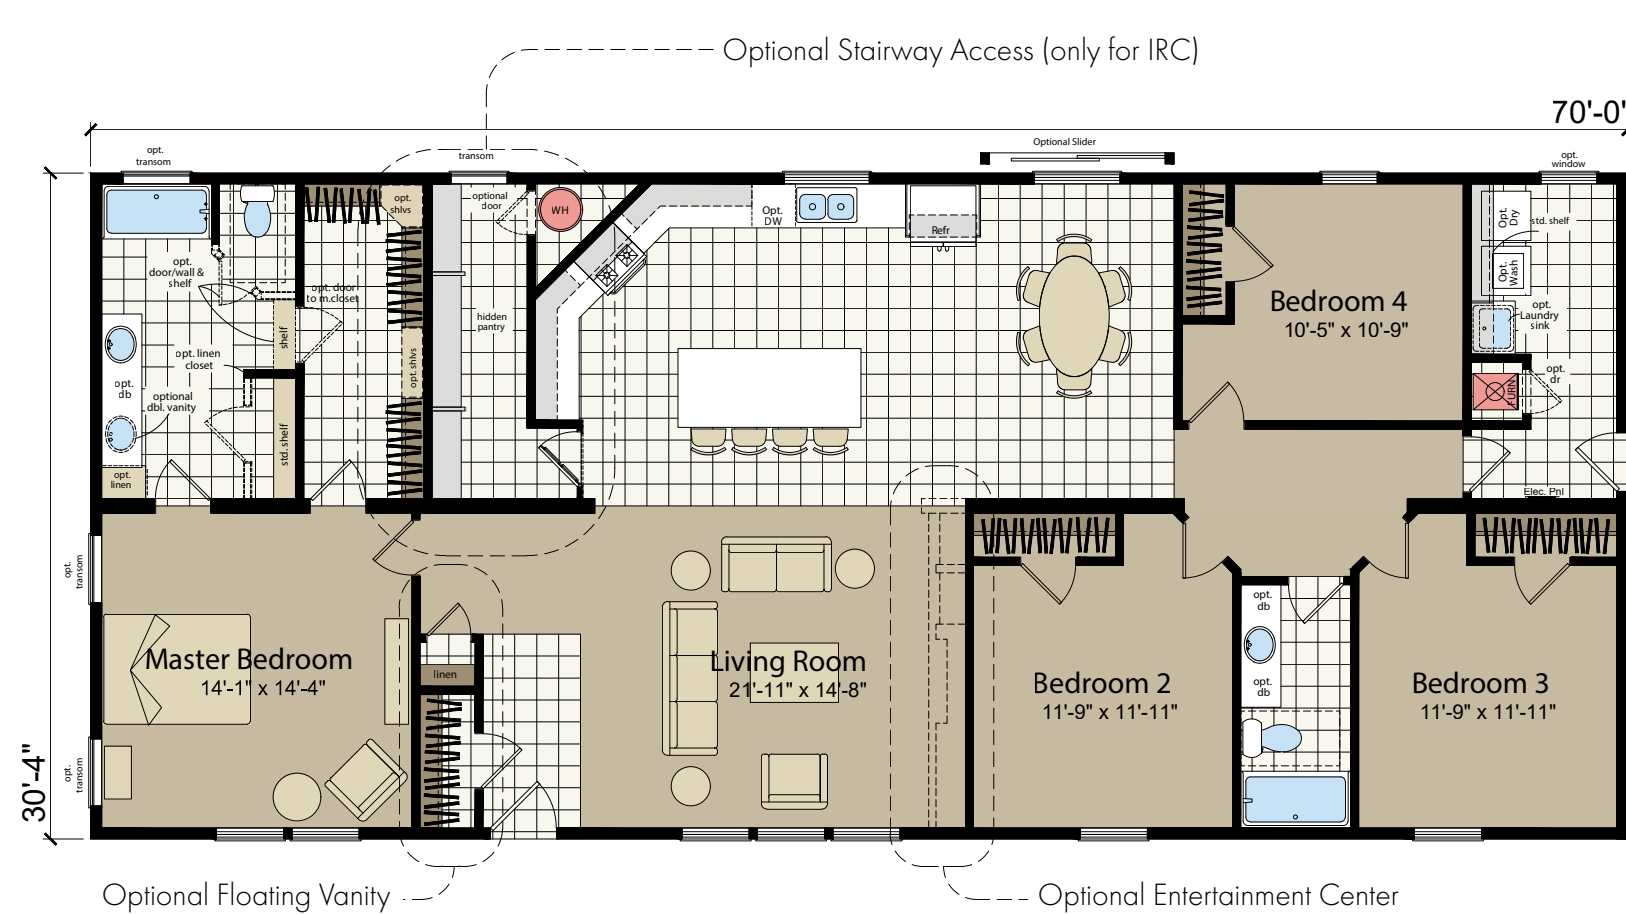

HIDDEN VALLEY ESTATES 70'

4 bed-2 bath | 2124 sq. ft

OPTIONS

Ultimate Kitchen Two

Radiant Spa Bath

Walk-In Shower

Glamour Bath

Stairway Access
Only for IRC

Entertainment Center

Floating Vanity
Available in all 30'-4" models

Optional Bedroom
Note: In lieu of family room

Optional Den
Note: In lieu of fourth bedroom

Large Laundry
Note: 1) In lieu of fourth bedroom and small laundry
2) Island and linen closet available in only in 30'-4" models

Please contact your dealer for additional plug and play options.

Due to continuous product development and improvement, prices, specifications, and materials are subject to change without notice or obligation. Square footage and other dimensions are approximate. Exterior images may be artist renderings and are not intended to be an accurate representation of the home. Renderings, photos and floor plans may be shown with optional features or third-party additions.

All model lengths available in 26' - 8" width