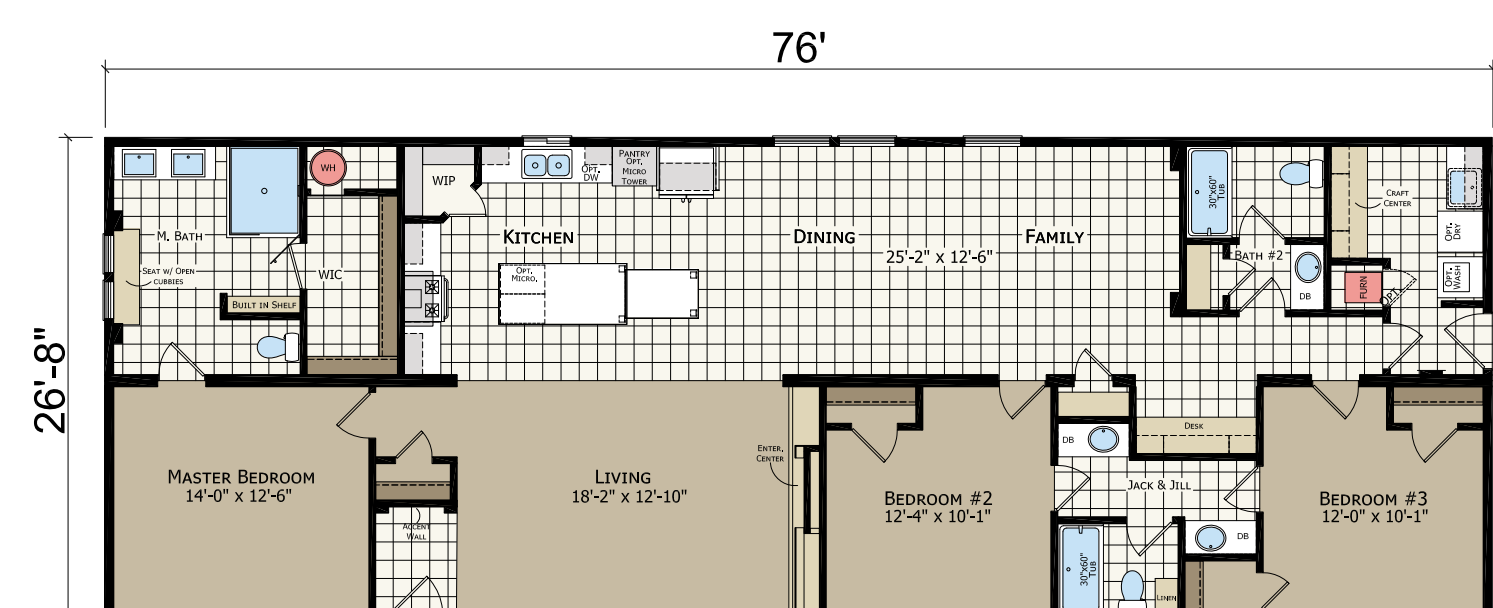

Shown with optional exterior

TRANSITIONS SERIES

C A T E N A

CT4523B 52'
3 bed-2 bath | 1387 sq. ft

CT4563B 56'
3 bed-2 bath | 1494 sq. ft

CT4603B 60'
3 bed-2 bath | 1600 sq. ft

CT4644B 64'
4 bed-2 bath | 1707 sq. ft

CT4683B 68'
3 bed-3 bath | 1814 sq. ft

Optional Radiant Spa Bath

CT4724B 72'
4 bed-2 bath | 1920 sq. ft

CT4763B 76'
3 bed-3 bath | 2027 sq. ft