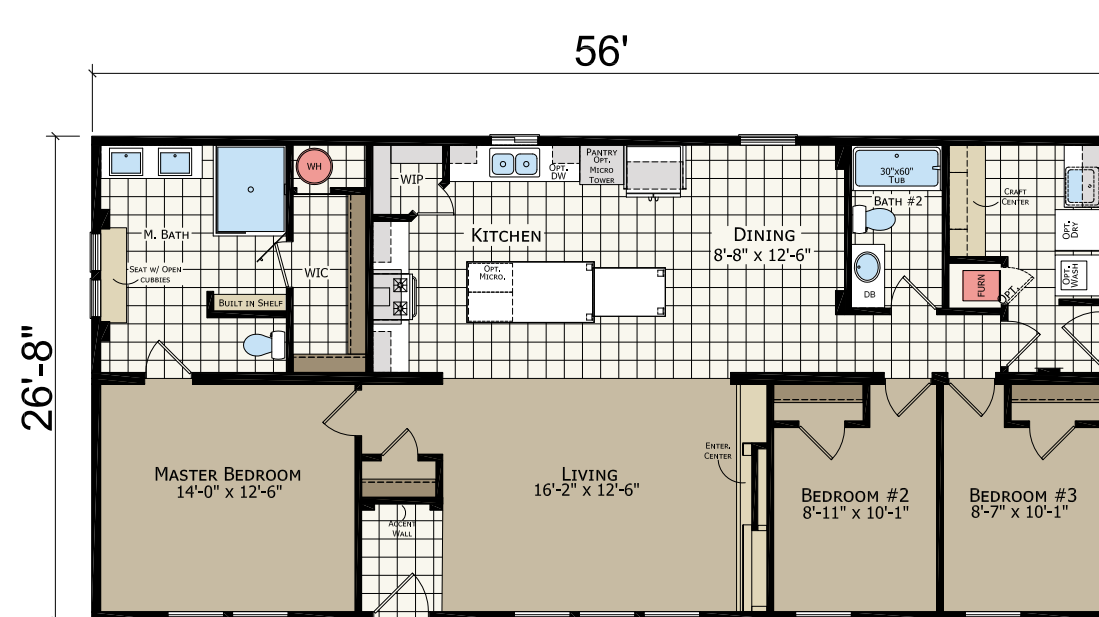

Shown with optional exterior

TRANSITIONS SERIES

C A T E N A

CT4523B 52'
3 bed-2 bath | 1387 sq. ft

CT4563B 56'
3 bed-2 bath | 1494 sq. ft

CT4603B 60'
3 bed-2 bath | 1600 sq. ft

CT4644B 64'
4 bed-2 bath | 1707 sq. ft

CT4683B 68'
3 bed-3 bath | 1814 sq. ft

Optional Radiant Spa Bath

CT4724B 72'
4 bed-2 bath | 1920 sq. ft

CT4763B 76'
3 bed-3 bath | 2027 sq. ft