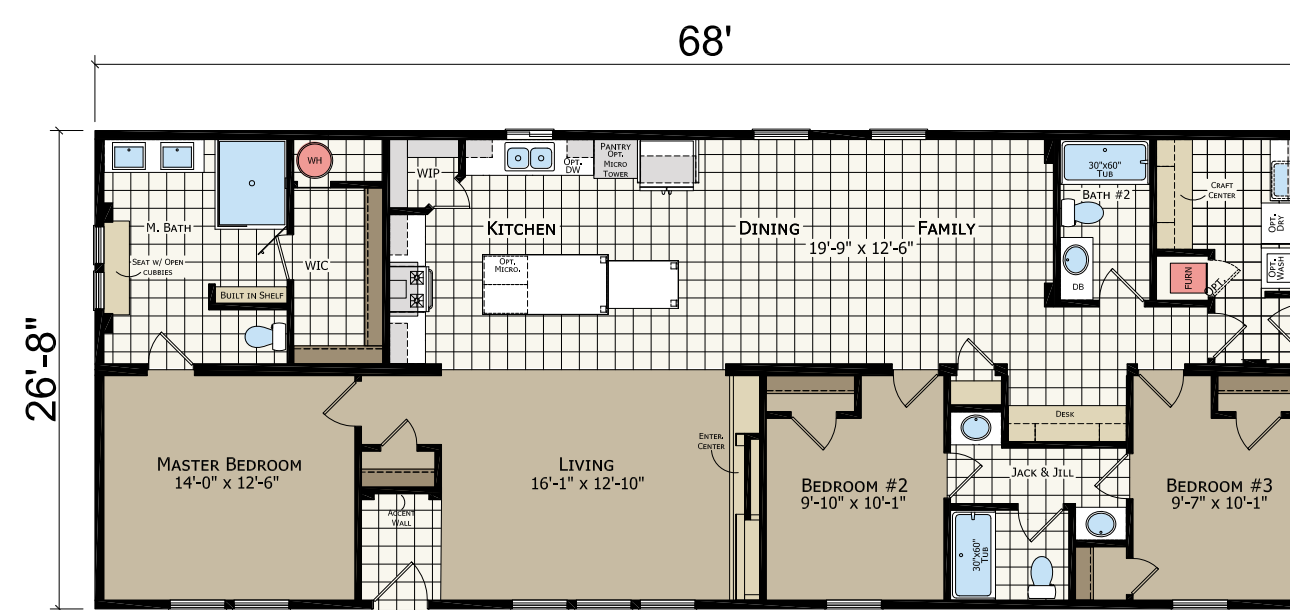

Shown with optional exterior

TRANSITIONS SERIES

C A T E N A

CT4523B 52'
3 bed-2 bath | 1387 sq. ft

CT4563B 56'
3 bed-2 bath | 1494 sq. ft

CT4603B 60'
3 bed-2 bath | 1600 sq. ft

CT4644B 64'
4 bed-2 bath | 1707 sq. ft

CT4683B 68'
3 bed-3 bath | 1814 sq. ft

Optional Radiant Spa Bath

CT4724B 72'
4 bed-2 bath | 1920 sq. ft

CT4763B 76'
3 bed-3 bath | 2027 sq. ft