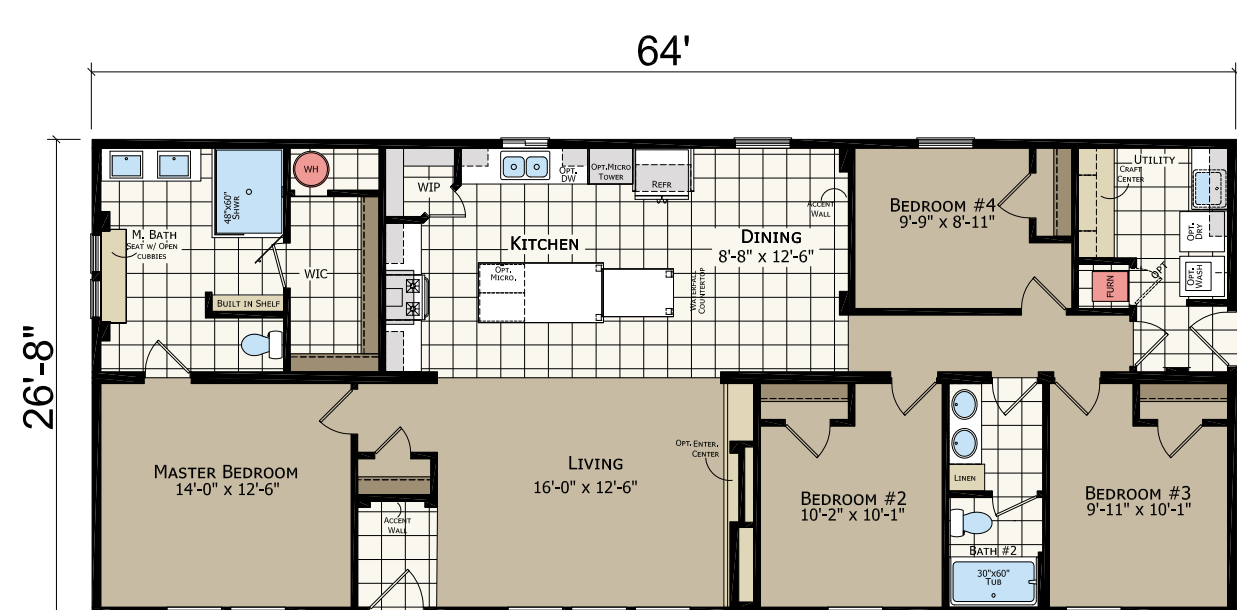

Shown with optional exterior

TRANSITIONS SERIES

C A T E N A

CT4523B 52'
3 bed-2 bath | 1387 sq. ft

CT4563B 56'
3 bed-2 bath | 1494 sq. ft

CT4603B 60'
3 bed-2 bath | 1600 sq. ft

CT4644B 64'
4 bed-2 bath | 1707 sq. ft

CT4683B 68'
3 bed-3 bath | 1814 sq. ft

Optional Radiant Spa Bath

CT4724B 72'
4 bed-2 bath | 1920 sq. ft

CT4763B 76'
3 bed-3 bath | 2027 sq. ft