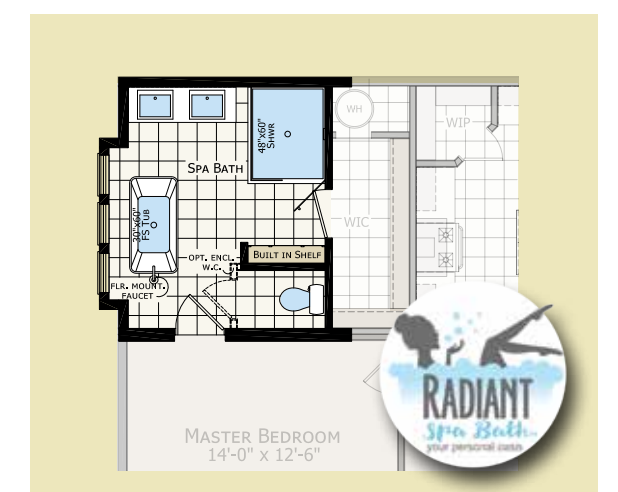

Shown with optional exterior

TRANSITIONS SERIES

C A T E N A

CT4523B 52'
3 bed-2 bath | 1387 sq. ft

CT4563B 56'
3 bed-2 bath | 1494 sq. ft

CT4603B 60'
3 bed-2 bath | 1600 sq. ft

CT4644B 64'
4 bed-2 bath | 1707 sq. ft

CT4683B 68'
3 bed-3 bath | 1814 sq. ft

Optional Radiant Spa Bath

CT4724B 72'
4 bed-2 bath | 1920 sq. ft

CT4763B 76'
3 bed-3 bath | 2027 sq. ft