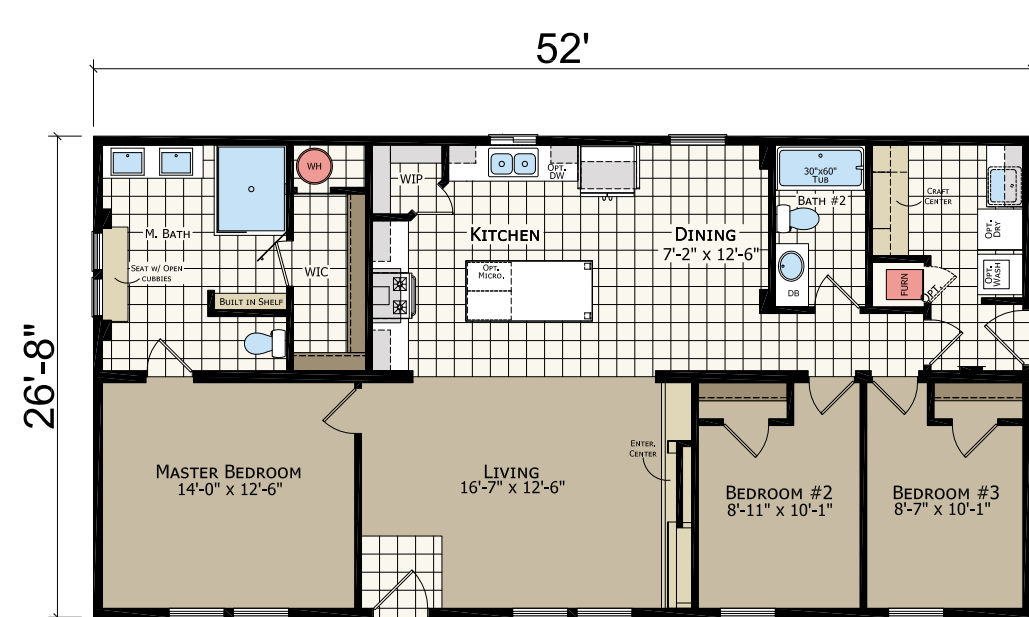

Shown with optional exterior

TRANSITIONS SERIES

C A T E N A

CT4523B 52'
3 bed-2 bath | 1387 sq. ft

CT4563B 56'
3 bed-2 bath | 1494 sq. ft

CT4603B 60'
3 bed-2 bath | 1600 sq. ft

CT4644B 64'
4 bed-2 bath | 1707 sq. ft

CT4683B 68'
3 bed-3 bath | 1814 sq. ft

Optional Radiant Spa Bath

CT4724B 72'
4 bed-2 bath | 1920 sq. ft

CT4763B 76'
3 bed-3 bath | 2027 sq. ft