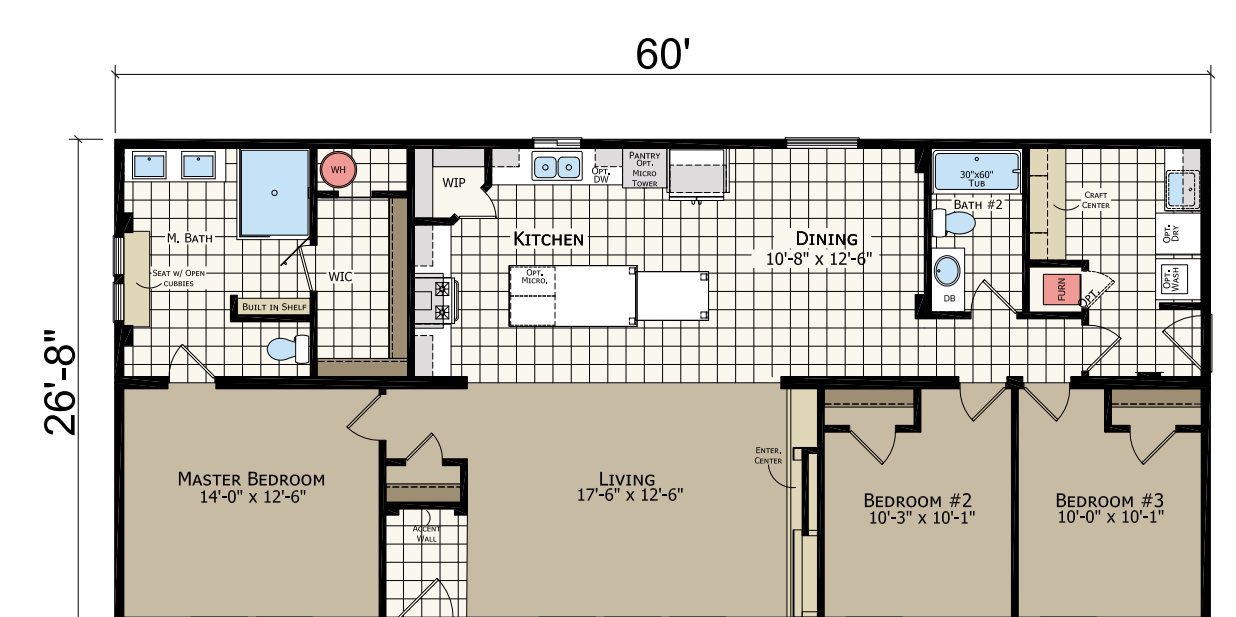

Shown with optional exterior

TRANSITIONS SERIES

C A T E N A

CT4523B 52'
3 bed-2 bath | 1387 sq. ft

CT4563B 56'
3 bed-2 bath | 1494 sq. ft

CT4603B 60'
3 bed-2 bath | 1600 sq. ft

CT4644B 64'
4 bed-2 bath | 1707 sq. ft

CT4683B 68'
3 bed-3 bath | 1814 sq. ft

Optional Radiant Spa Bath

CT4724B 72'
4 bed-2 bath | 1920 sq. ft

CT4763B 76'
3 bed-3 bath | 2027 sq. ft