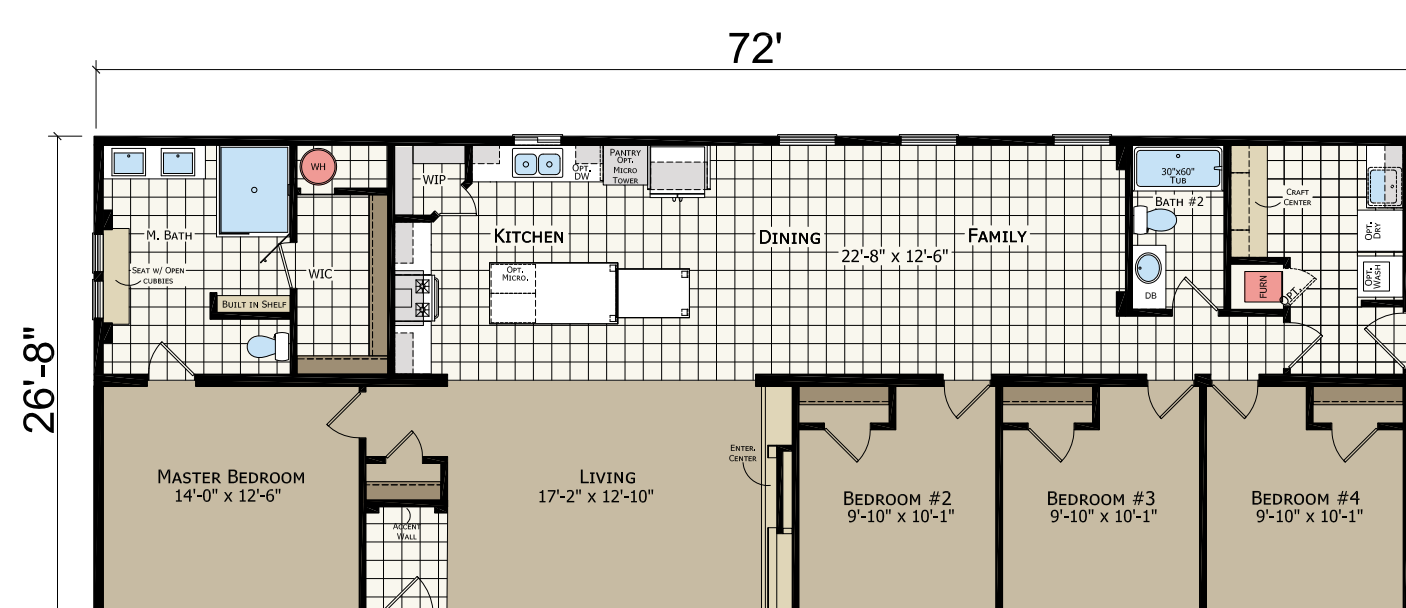

Shown with optional exterior

TRANSITIONS SERIES

C A T E N A

CT4523B 52'
3 bed-2 bath | 1387 sq. ft

CT4563B 56'
3 bed-2 bath | 1494 sq. ft

CT4603B 60'
3 bed-2 bath | 1600 sq. ft

CT4644B 64'
4 bed-2 bath | 1707 sq. ft

CT4683B 68'
3 bed-3 bath | 1814 sq. ft

Optional Radiant Spa Bath

CT4724B 72'
4 bed-2 bath | 1920 sq. ft

CT4763B 76'
3 bed-3 bath | 2027 sq. ft