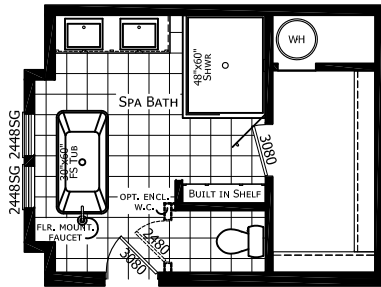

*****Preliminary***
not for
Production!!**

MODEL 17-CT-4603B
3 BEDROOM, 2 BATH
ACTUAL SIZE: 60' x 26'-8"
TOTAL AREA: 1,600 SQ. FT.

OPT. RADIANT SPA BATH