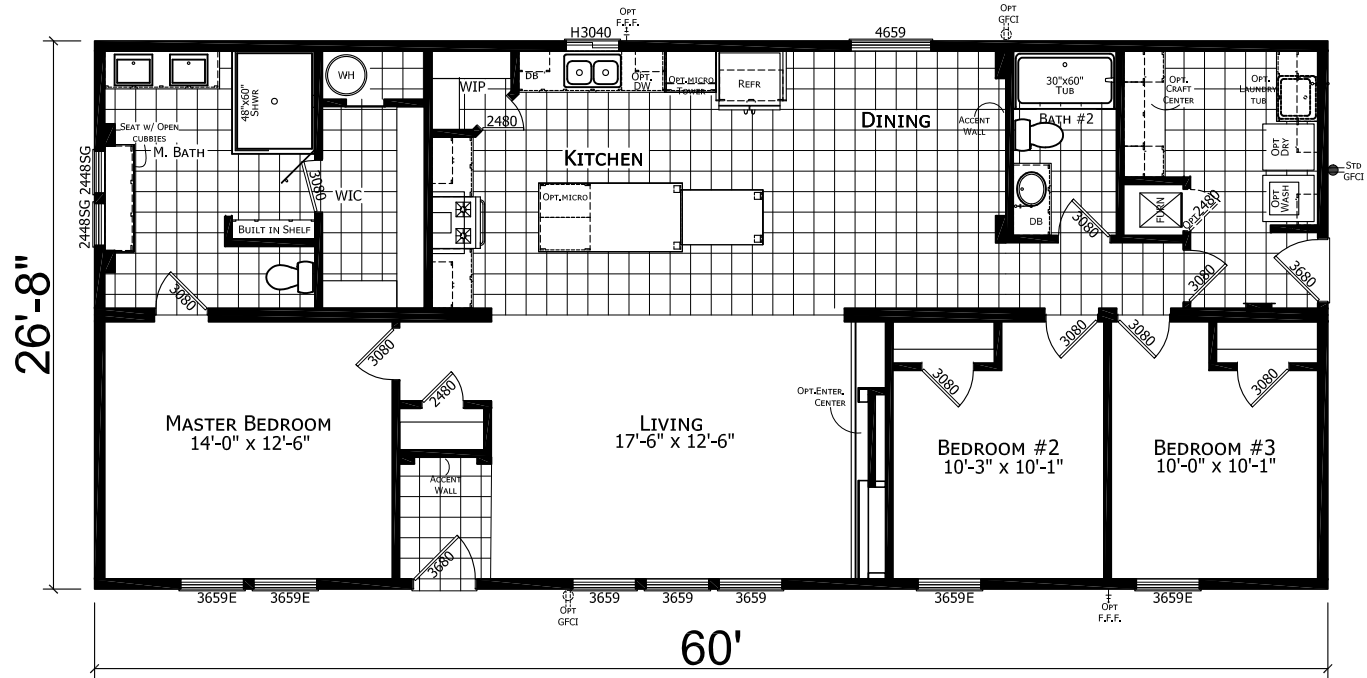

CHAMPION

MANUFACTURED BEAUTIFULLY™

1425 SUNNYSIDE RD. WEISER, ID 83672

MODIFICATIONS

PROJECT: 17-CT4603B
60' x 26'-8" 3 BD 2 BTH

DRAWN BY: J. ALDRICH
DATE: 06-10-19
SCALE: 3/16" = 1'-0"

TITLE: LITERATURE
PLAN

FILENAME: CT4603B PFS APPROVAL

SHEET: L-101