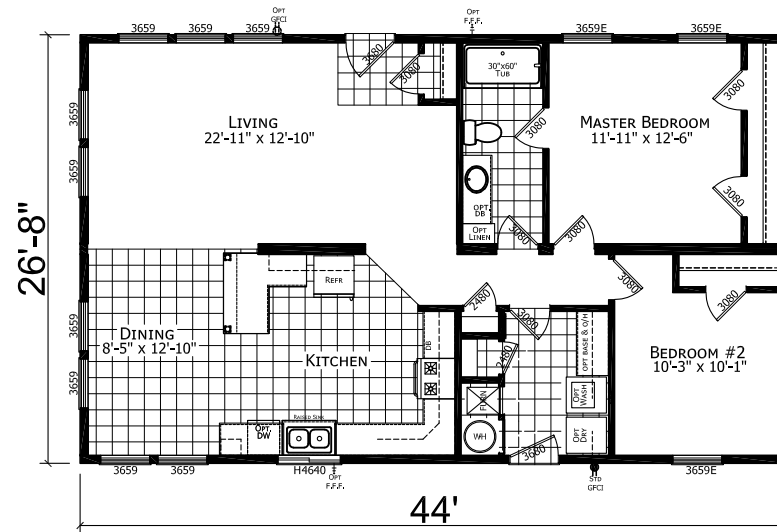

Peterson Home Center
 518 S. Fir Avenue, Deer Park, WA 99006
 509-276-7127 (ph)
www.petersonhomecenter.com

DECK TUB (GLAMOUR BATH) NOT AVAILABLE ON 44' MODEL
 WALK-IN (AGILE SHOWER) NOT AVAILABLE ON 44' MODEL
 RADIANT SPA GLAMOUR BATH NOT AVAILABLE ON 44' MODEL

*****Preliminary***
 not for
 Production!!**

MODEL 17-CB-4442C
 2 BEDROOM, 1 BATH
 ACTUAL SIZE: 44' x 26'-8"
 TOTAL AREA: 1,173 SQ. FT.

OPTIONAL
 PROW
 PORCH

OPTIONAL
 RECESSED
 PORCH (add 6' to LR)

OPTIONAL
 PORCH

CHAMPION
 MANUFACTURED BEAUTIFULLY™
 1425 SUNNYSIDE RD. WEISER, ID 83672

MODIFICATIONS

PROJECT: 17-CB4442C
 44' x 26'-8" 2 BD 1 BTH
 DRAWN BY: J. ALDRICH
 DATE: 06-12-19
 SCALE: 3/16" = 1'-0"

TITLE: LITERATURE PLAN
 FILENAME: CB4442C PFS APPROVAL