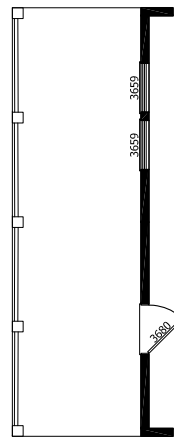

Peterson Home Center
 518 S. Fir Avenue, Deer Park, WA 99006
 509-276-7127 (ph)
www.petersonhomecenter.com

DECK TUB (GLAMOUR BATH) NOT AVAILABLE ON 44' MODEL
 WALK-IN (AGILE SHOWER) NOT AVAILABLE ON 44' MODEL
 RADIANT SPA GLAMOUR BATH NOT AVAILABLE ON 44' MODEL

*****Preliminary***
 not for
 Production!!**

MODEL 17-CB-4442C
 2 BEDROOM, 1 BATH
 ACTUAL SIZE: 44' x 26'-8"
 TOTAL AREA: 1,173 SQ. FT.

OPTIONAL
 PROW
 PORCH

OPTIONAL
 RECESSED
 PORCH (add 6' to LR)

OPTIONAL
 PORCH

CHAMPION
 MANUFACTURED BEAUTIFULLY™
 1425 SUNNYSIDE RD. WEISER, ID 83672

MODIFICATIONS

PROJECT: 17-CB4442C
 44' x 26'-8" 2 BD 1 BTH
 DRAWN BY: J. ALDRICH
 DATE: 06-12-19
 SCALE: 3/16" = 1'-0"

TITLE: LITERATURE PLAN
 FILENAME: CB4442C PFS APPROVAL