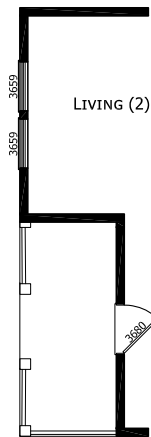

Peterson Home Center
 518 S. Fir Avenue, Deer Park, WA 99006
 509-276-7127 (ph)
www.petersonhomecenter.com

DECK TUB (GLAMOUR BATH) NOT AVAILABLE ON 44' MODEL
 WALK-IN (AGILE SHOWER) NOT AVAILABLE ON 44' MODEL
 RADIANT SPA GLAMOUR BATH NOT AVAILABLE ON 44' MODEL

*****Preliminary***
 not for
 Production!!**

MODEL 17-CB-4442C
 2 BEDROOM, 1 BATH
 ACTUAL SIZE: 44' x 26'-8"
 TOTAL AREA: 1,173 SQ. FT.

OPTIONAL
 PROW
 PORCH

OPTIONAL
 RECESSED
 PORCH (add 6' to LR)

OPTIONAL
 PORCH

CHAMPION
 MANUFACTURED BEAUTIFULLY™
 1425 SUNNYSIDE RD. WEISER, ID 83672

MODIFICATIONS

PROJECT: 17-CB4442C
 44' x 26'-8" 2 BD 1 BTH
 DRAWN BY: J. ALDRICH
 DATE: 06-12-19
 SCALE: 3/16" = 1'-0"

TITLE: LITERATURE PLAN
 FILENAME: CB4442C PFS APPROVAL