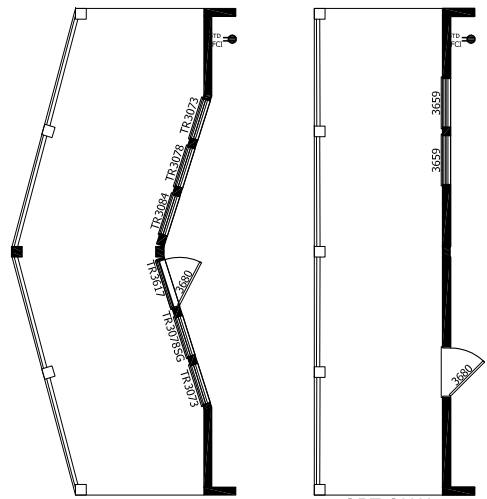

DECK TUB (GLAMOUR BATH) NOT AVAILABLE ON 44' MODEL  
 WALK-IN (AGILE SHOWER) NOT AVAILABLE ON 44' MODEL  
 RADIANT SPA GLAMOUR BATH NOT AVAILABLE ON 44' MODEL

Peterson Home Center  
 518 S. Fir Avenue, Deer Park, WA 99006  
 509-276-7127 (ph)  
[www.petersonhomecenter.com](http://www.petersonhomecenter.com)

MODEL 17-CB-6442C  
 2 BEDROOM, 1 BATH  
 ACTUAL SIZE: 44' x 30'-4"  
 TOTAL AREA: 1,335 SQ. FT.

OPTIONAL  
 RECESSED  
 PORCH (add 6' to LR)

OPTIONAL  
 PROW  
 PORCH

OPTIONAL  
 PORCH

OPTIONAL LARGE  
 Kitchen Window

OPTIONAL  
 Doors on Furnace and  
 Water Heater

**CHAMPION**  
 MANUFACTURED BEAUTIFULLY™  
 1425 SUNNYSIDE RD. WEISER, ID 83672

MODIFICATIONS

PROJECT: 17-CB6442C  
 44' x 30'-4" 2 BD 1 BTH  
 DRAWN BY: MJW  
 DATE: 02-07-20  
 SCALE: 3/16" = 1'-0"