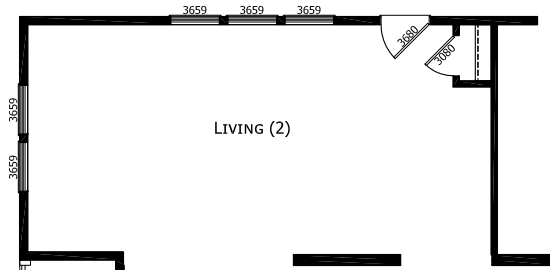

DECK TUB (GLAMOUR BATH) NOT AVAILABLE ON 44' MODEL  
 WALK-IN (AGILE SHOWER) NOT AVAILABLE ON 44' MODEL  
 RADIANT SPA GLAMOUR BATH NOT AVAILABLE ON 44' MODEL

Peterson Home Center  
 518 S. Fir Avenue, Deer Park, WA 99006  
 509-276-7127 (ph)  
[www.petersonhomecenter.com](http://www.petersonhomecenter.com)

MODEL 17-CB-6442C  
 2 BEDROOM, 1 BATH  
 ACTUAL SIZE: 44' x 30'-4"  
 TOTAL AREA: 1,335 SQ. FT.

OPTIONAL  
 RECESSED  
 PORCH (add 6' to LR)

OPTIONAL  
 PROW  
 PORCH

OPTIONAL  
 PORCH

OPTIONAL LARGE  
 Kitchen Window

OPTIONAL  
 Doors on Furnace and  
 Water Heater

**CHAMPION**  
 MANUFACTURED BEAUTIFULLY™  
 1425 SUNNYSIDE RD. WEISER, ID 83672

MODIFICATIONS

PROJECT: 17-CB6442C  
 44' x 30'-4" 2 BD 1 BTH  
 DRAWN BY: MJW  
 DATE: 02-07-20  
 SCALE: 3/16" = 1'-0"