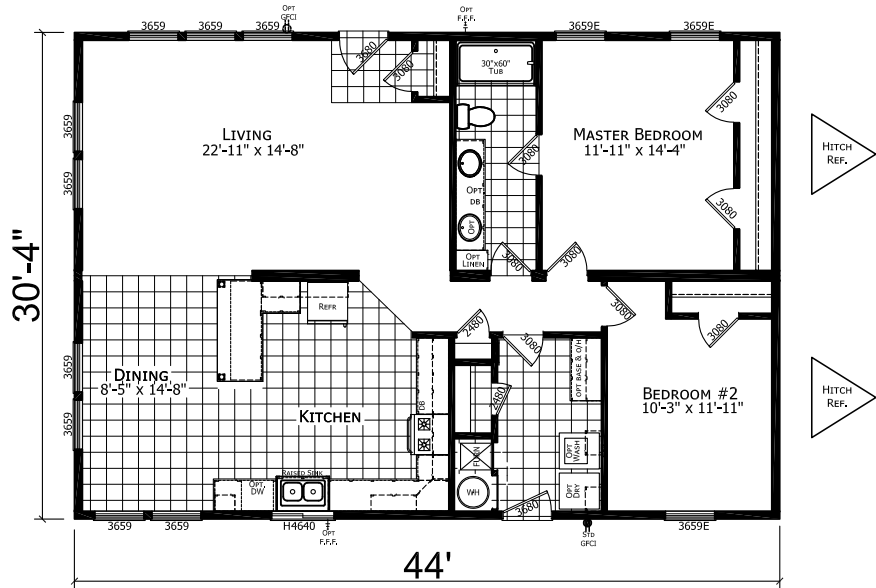

DECK TUB (GLAMOUR BATH) NOT AVAILABLE ON 44' MODEL  
 WALK-IN (AGILE SHOWER) NOT AVAILABLE ON 44' MODEL  
 RADIANT SPA GLAMOUR BATH NOT AVAILABLE ON 44' MODEL

Peterson Home Center  
 518 S. Fir Avenue, Deer Park, WA 99006  
 509-276-7127 (ph)  
[www.petersonhomecenter.com](http://www.petersonhomecenter.com)

MODEL 17-CB-6442C  
 2 BEDROOM, 1 BATH  
 ACTUAL SIZE: 44' x 30'-4"  
 TOTAL AREA: 1,335 SQ. FT.

OPTIONAL  
 RECESSED  
 PORCH (add 6' to LR)

OPTIONAL  
 PROW  
 PORCH

OPTIONAL  
 PORCH

OPTIONAL LARGE  
 Kitchen Window

OPTIONAL  
 Doors on Furnace and  
 Water Heater

**CHAMPION**  
 MANUFACTURED BEAUTIFULLY™  
 1425 SUNNYSIDE RD. WEISER, ID 83672

MODIFICATIONS

PROJECT: 17-CB6442C  
 44' x 30'-4" 2 BD 1 BTH  
 DRAWN BY: MJW  
 DATE: 02-07-20  
 SCALE: 3/16" = 1'-0"